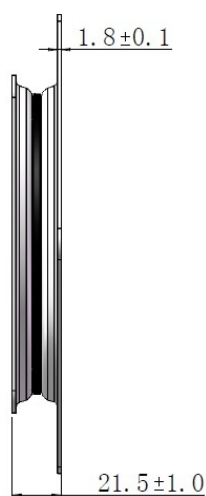

PRODUCT SHEET

Description:

Swivel Plate 360DG-HB, 151x151mm, Black ZP, Load Cap. 150KG, Half Balls

Item number:

06.04.010-0

Units	Box	Carton	HS Code	Barcode
Pcs.	1	30	8302420090	
				5704866003452

SISO A/S

Mileparken 11
DK-2740 Skovlunde
Denmark
VAT: DK 24786013

Phone +45 45 830 900

www.siso.dk
siso@siso.dk

Danske Bank
Nytorv Branch
Copenhagen
SWIFT: DABADKKK

Account no.
4180 3112 112936
IBAN Account
DK7230003112112936