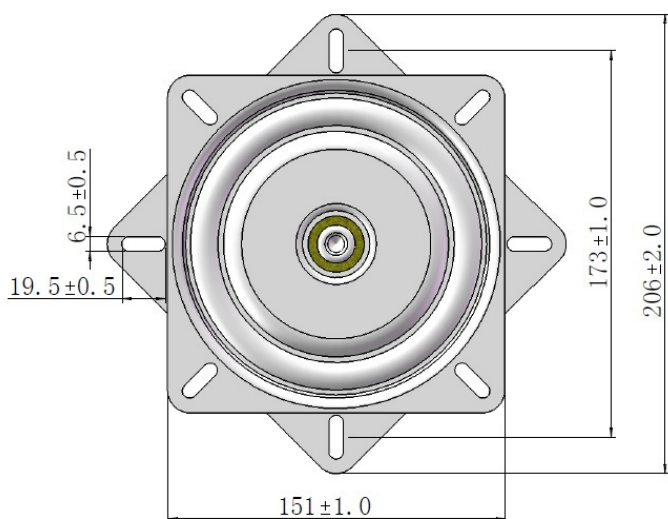

PRODUCT SHEET

Description:

Swivel Plate 360DG-HB, 151x151mm, Black ZP, Load Cap. 150KG, Half Balls

Item number:

06.04.010-0

Units	Box	Carton	HS Code	Barcode
Pcs.	1	30	8302420090	
				5704866003452

SISO A/S

Mileparken 11
DK-2740 Skovlunde
Denmark
VAT: DK 24786013

Phone +45 45 830 900

www.siso.dk
siso@siso.dk

Danske Bank
Nytorv Branch
Copenhagen
SWIFT: DABADKKK

Account no.
4180 3112 112936
IBAN Account
DK7230003112112936