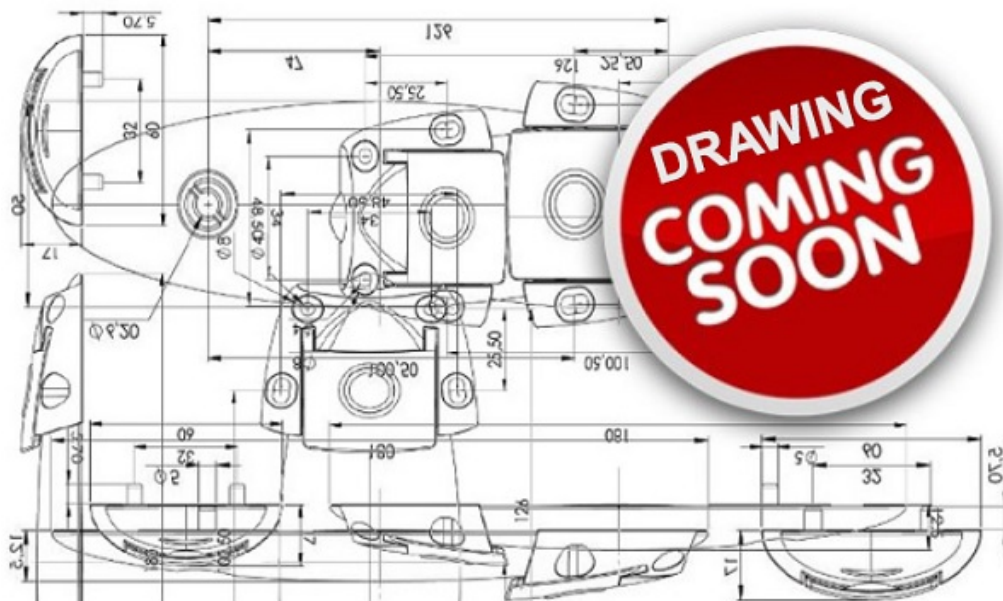

PRODUCT SHEET

Description:

Pad Eye Bracket, 18mm High, cc 40mm, ø5mm Screw Hole, SS 316

Item number:

04.03.620-1

Units	Box	Carton	HS Code	Barcode
Pcs.	1	1000	8302420090	 5704866002639

SISO A/S

Mileparken 11
DK-2740 Skovlunde
Denmark
VAT: DK 24786013

Phone +45 45 830 900

www.siso.dk
siso@siso.dk

Danske Bank
Nytorv Branch
Copenhagen
SWIFT: DABADKKK

Account no.
4180 3112 112936
IBAN Account
DK7230003112112936