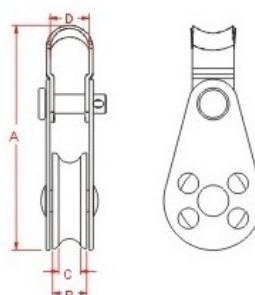

SISO A/S

Mileparken 11
DK-2740 Skovlunde
Denmark
VAT: DK 24786013

Phone +45 45 830 900

www.siso.dk
siso@siso.dk

Danske Bank
Nytorv Branch
Copenhagen
SWIFT: DABADKKK

Account no.
4180 3112 112936
IBAN Account
DK7230003112112936