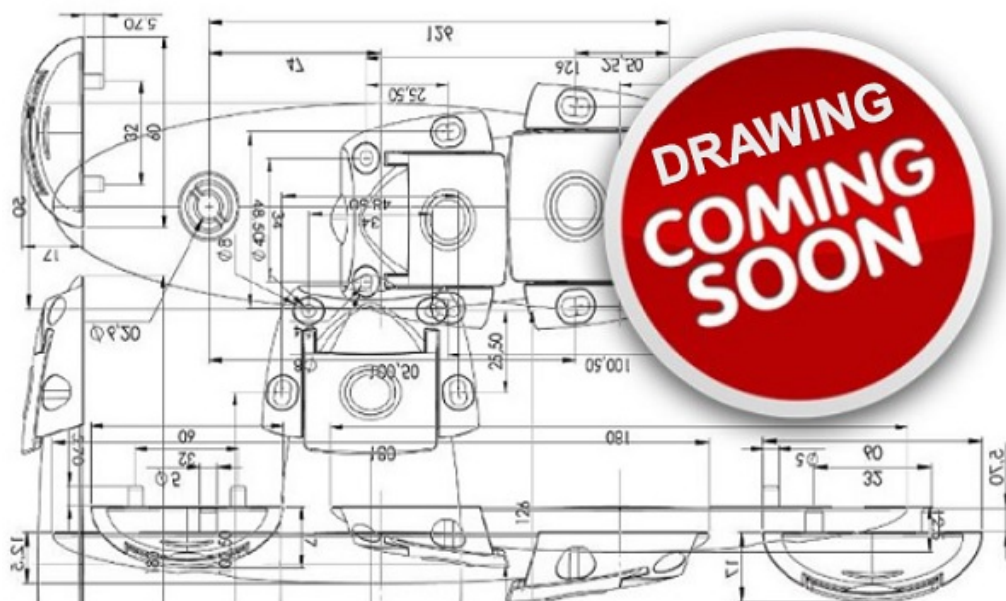

PRODUCT SHEET

Description:

Brass Eye Screws, \varnothing 5.2mm, ID 10mm, OD 50mm-M6 In Pairs Consisting Of: One Screw W/Wood Thread + One Screw W/, M6-Thread

Item number:

04.03.145-0

Units	Box	Carton	HS Code	Barcode
Pair	0	250	7415330000	 5704866002356