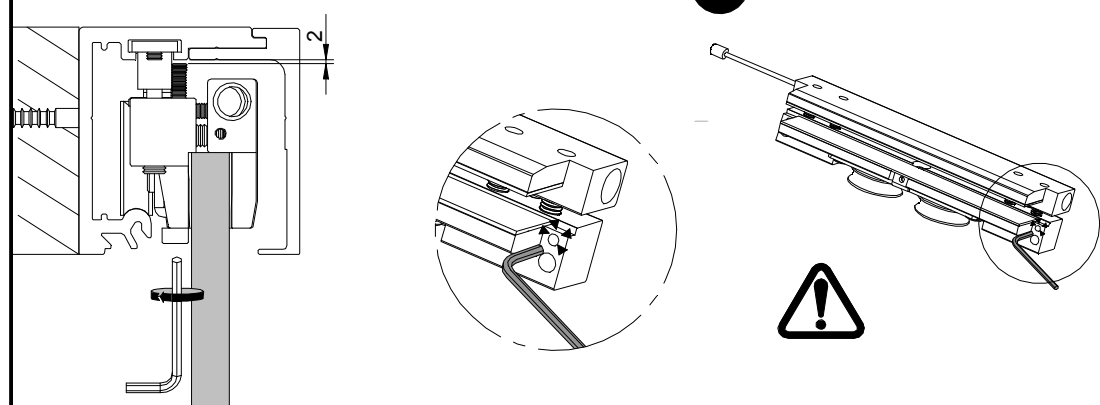

ANTIDESCARRILAMIENTO / ANTI-DERAILMENT / ANTI-DÉRAILLEMENT / ANTI-DERAGLIAMENTO

33