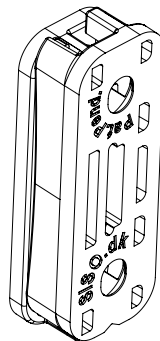

JOINT CONNECTOR "NIGIRI" – FOR INVISIBLE INSTALLATION

PATENTED

Ideal for bed frames, tables ect. where great strength is required.

Features:
 Universal joint connector. No male or female
 Invisible installation – slide on.
 Self-tightening due to its wedge structure
 Easy to assemble and disassemble

Material: Zamak – zinc plated
 Size: 50 x 17 x 9,5 mm
 Item No.: # 11.01.505 (Sold per piece)

SISO A/S

Mileparken 11 Phone: (+45) 45 830 900
 DK - 2740 Skovlunde (Copenhagen) E-mail: siso@siso.dk
 Denmark Web: www.siso.dk