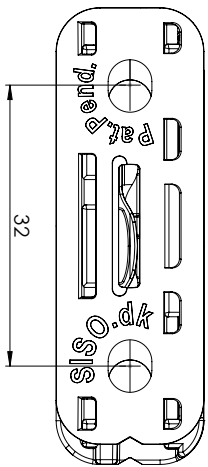

JOINT CONNECTOR "NIGIRI" – FOR INVISIBLE INSTALLATION

PATENTED

Ideal for bed frames, tables ect. where great strength is required.

Features:
 Universal joint connector. No male or female
 Invisible installation – slide on.
 Self-tightening due to its wedge structure
 Easy to assemble and disassemble

Material: Zamak – zinc plated
 Size: 50 x 17 x 9,5 mm
 Item No.: # 11.01.505 (Sold per piece)

SISO A/S

Mileparken 11 Phone: (+45) 45 830 900
 DK - 2740 Skovlunde (Copenhagen) E-mail: siso@siso.dk
 Denmark Web: www.siso.dk