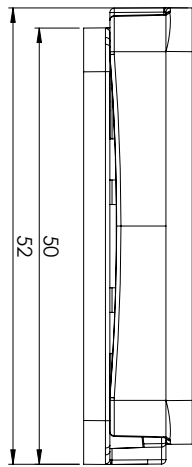

JOINT CONNECTOR "NIGIRI" – FOR INVISIBLE INSTALLATION

PATENTED

Ideal for bed frames, tables ect. where great strength is required.

Features:
 Universal joint connector. No male or female
 Invisible installation – slide on.
 Self-tightening due to its wedge structure
 Easy to assemble and disassemble

Material: Zamak – zinc plated
 Size: 50 x 17 x 9,5 mm
 Item No.: # 11.01.505 (Sold per piece)

SISO A/S

Mileparken 11 Phone: (+45) 45 830 900
 DK - 2740 Skovlunde (Copenhagen) E-mail: siso@siso.dk
 Denmark Web: www.siso.dk