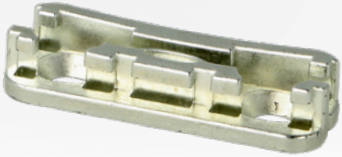

JOINT CONNECTOR "NIGIRI" – FOR INVISIBLE INSTALLATION

PATENTED

Ideal for bed frames, tables ect. where great strength is required.

Features:
 Universal joint connector. No male or female
 Invisible installation – slide on.
 Self-tightening due to its wedge structure
 Easy to assemble and disassemble

Material: Zamak – zinc plated
 Size: 50 x 17 x 9,5 mm
 Item No.: # 11.01.505 (Sold per piece)

SISO A/S

Mileparken 11 Phone: (+45) 45 830 900
 DK - 2740 Skovlunde (Copenhagen) E-mail: siso@siso.dk
 Denmark Web: www.siso.dk