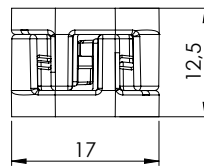

JOINT CONNECTOR "NIGIRI" – FOR INVISIBLE INSTALLATION

PATENTED

Ideal for bed frames, tables ect. where great strength is required.

Features:
 Universal joint connector. No male or female
 Invisible installation – slide on.
 Self-tightening due to its wedge structure
 Easy to assemble and disassemble

Material: Zamak – zinc plated
 Size: 50 x 17 x 9,5 mm
 Item No.: # 11.01.505 (Sold per piece)

SISO A/S

Mileparken 11 Phone: (+45) 45 830 900
 DK - 2740 Skovlunde (Copenhagen) E-mail: siso@siso.dk
 Denmark Web: www.siso.dk