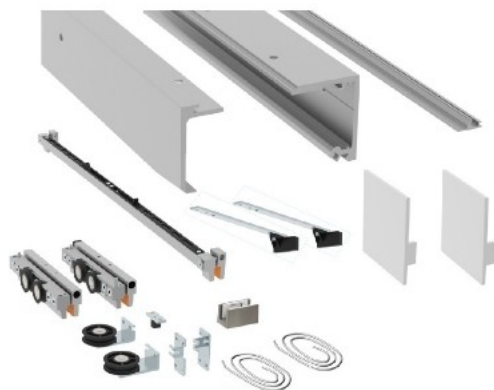

PRODUCT SHEET

Description:

Sliding Door SISO-110CW,3000mm,AL,Ceiling/Wall, W/Self-Close & Soft Close,Alu
Anodized,10-14mm Glass Thickness,Max 110KG,, Double Soft Pro Brake

Item number:

28.29.621-0

Units	Box	Carton	HS Code	Barcode
Set	1	1	8302415000	
5704866487764				