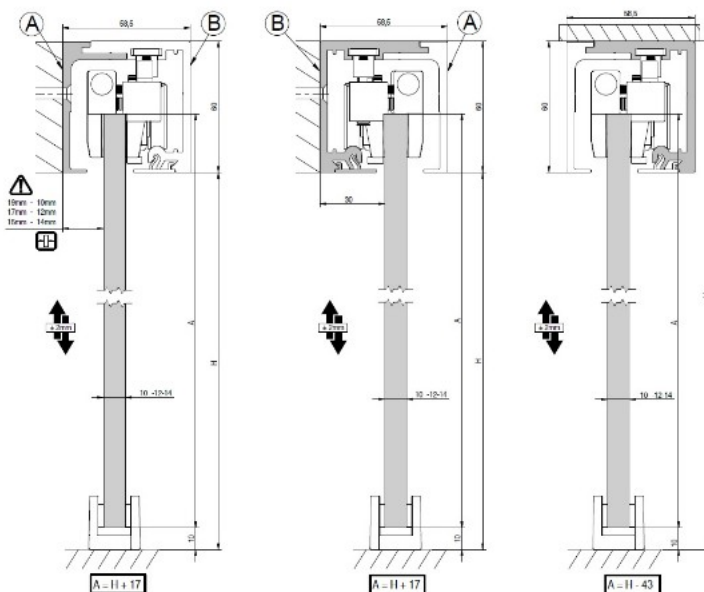

PRODUCT SHEET

Description:

Sliding Door SISO-110CW,3000mm,AL,Ceiling/Wall, W/Self-Close & Soft Close,Alu
Anodized,10-14mm Glass Thickness,Max 110KG,, Double Soft Pro Brake

Item number:

28.29.621-0

Units	Box	Carton	HS Code	Barcode
Set	1	1	8302415000	
5704866487764				