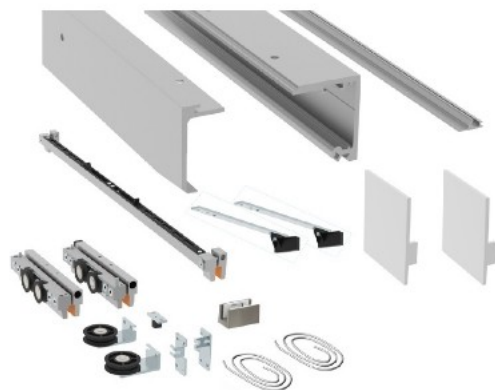

PRODUCT SHEET

Description:

Sliding Door SISO-110CW,2000mm,AL,Ceiling/Wall, W/Self-Close & Soft Close,Alu
Anodized,10-14mm Glass Thickness,Max 110KG,, Double Soft Pro Brake

Item number:

28.29.620-0

Units	Box	Carton	HS Code	Barcode
Set	1	1	8302415000	
5704866487757				