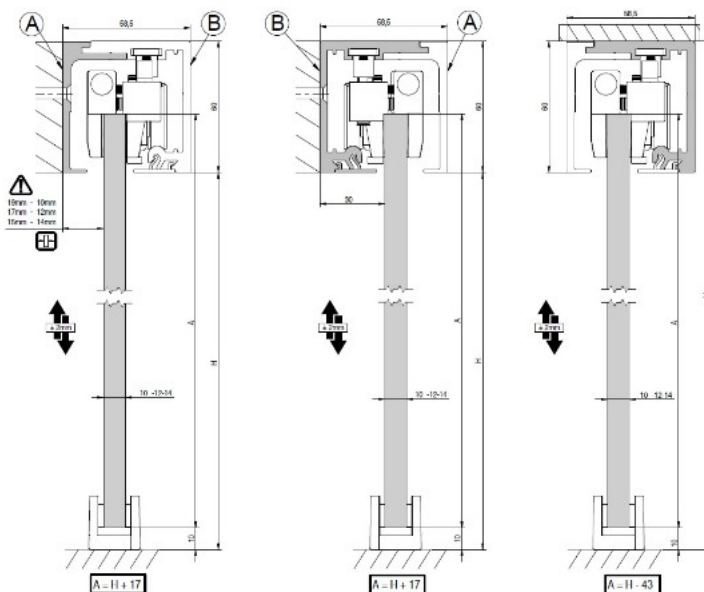

PRODUCT SHEET

Description:

Sliding Door SISO-110CW,2000mm,AL,Ceiling/Wall, W/Self-Close & Soft Close,Alu
Anodized,10-14mm Glass Thickness,Max 110KG,, Double Soft Pro Brake

Item number:

28.29.620-0

Units	Box	Carton	HS Code	Barcode
Set	1	1	8302415000	
5704866487757				