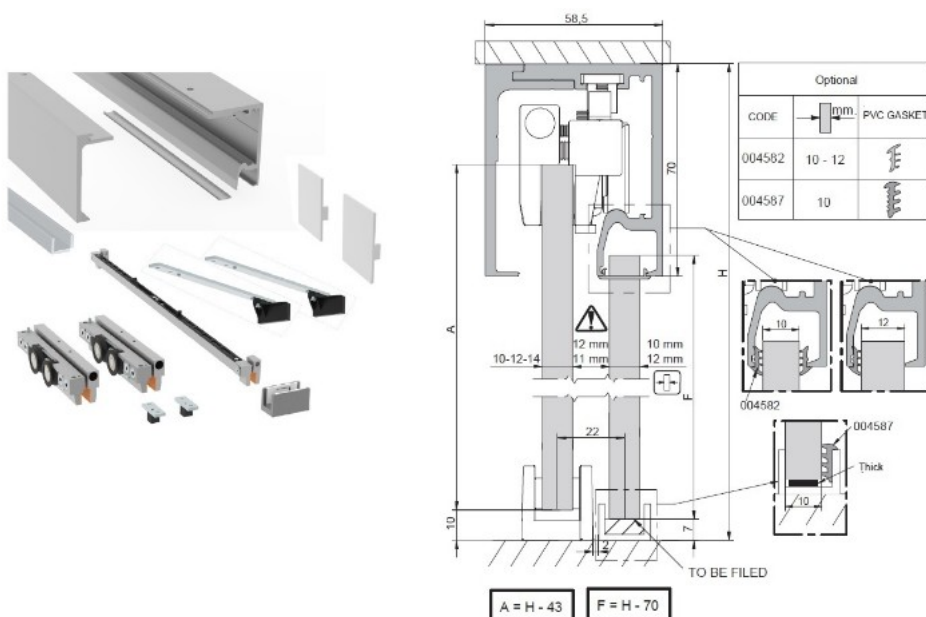

PRODUCT SHEET

Description:

Sliding Door SISO-110CFP, 2000mm, AL, Ceiling Mount, W/Soft Close, Alu Anodized, 10-14mm Glass Thickness, Max 110KG,, F/Ceiling Mount w/Fixed Side Panel, Double Soft Pro Brake

Item number:

28.29.564-0

Units	Box	Carton	HS Code	Barcode
Set	1	1	8302415000	
				5704866487733

SISO A/S

Mileparken 11
DK-2740 Skovlunde
Denmark
VAT: DK 24786013

Phone +45 45 830 900

www.siso.dk
siso@siso.dk