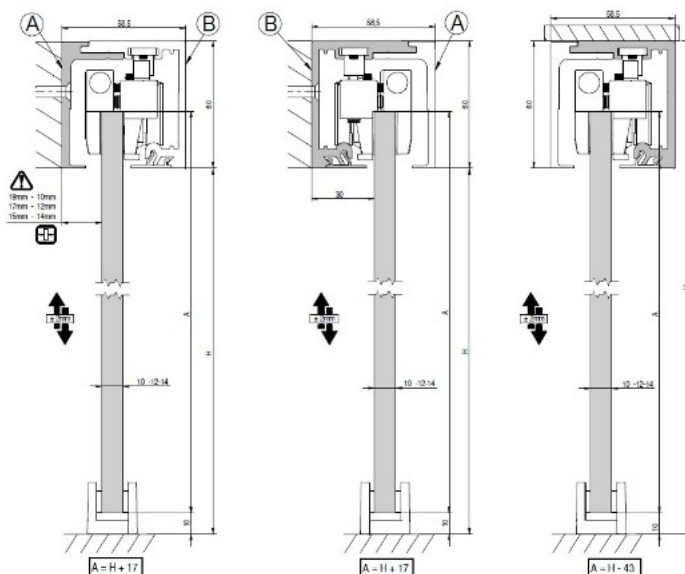

PRODUCT SHEET

Description:

Sliding Door SISO-110CW, 2000mm, SS,Celing/Wall Mount,W/Soft Close, 10-14mm Glass Thickness, Max 110KG, Double, Soft Pro Brake, SS-Look

Item number:

28.29.562-0

Units	Box	Carton	HS Code	Barcode
Set	1	1	8302415000	

5704866485944

SISO A/S

Mileparken 11
DK-2740 Skovlunde
Denmark
VAT: DK 24786013

Phone +45 45 830 900

www.siso.dk
siso@siso.dk

Danske Bank
Nytorv Branch
Copenhagen
SWIFT: DABADKKK

Account no.
4180 3112 112936
IBAN Account
DK7230003112112936