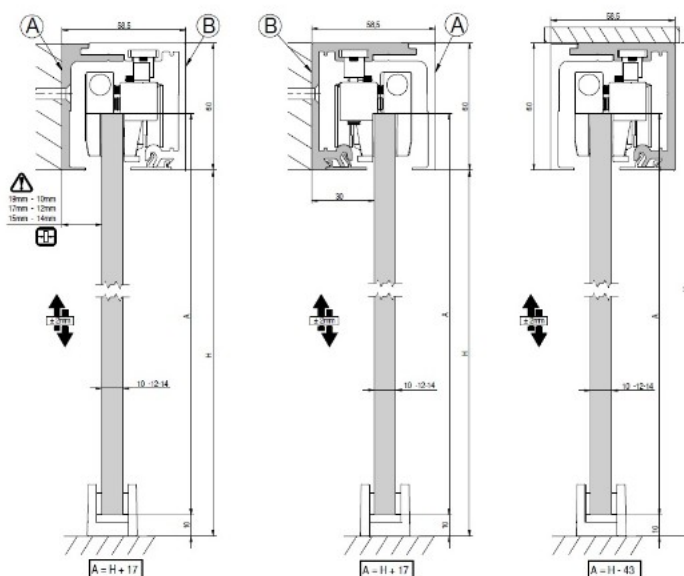

PRODUCT SHEET

Description:

Sliding Door SISO-110CW, 2000mm, AL,Celing/Wall Mount,W/Soft Close, 10-14mm Glass Thickness, Max 110KG, Double, Soft Pro Brake, Alu Anodized

Item number:

28.29.560-0

Units	Box	Carton	HS Code	Barcode
Set	1	1	8302415000	
				5704866487719