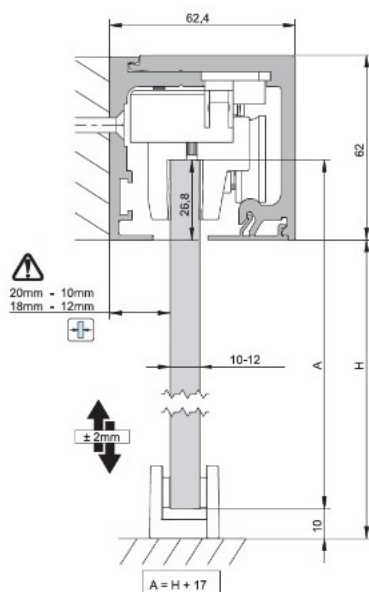

PRODUCT SHEET

Description:

Sliding Door SISO-150W, 5.000mm,AL,Wall Mount W/soft close, Max 150 KG

Item number:

28.29.550-9

Units	Box	Carton	HS Code	Barcode
Set		1	8302415000	
				5704866491709

SISO A/S
Mileparken 11
DK-2740 Skovlunde
Denmark
VAT: DK 24786013