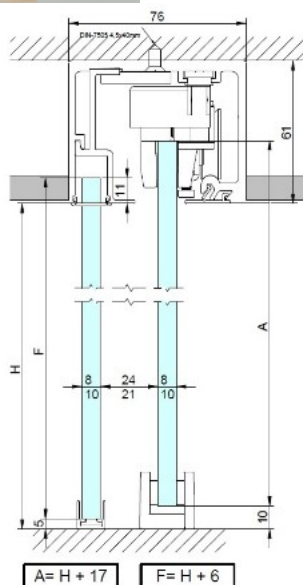

PRODUCT SHEET

Description:

Sliding Door SISO-70FCFP,3000mm,AL,False Ceiling Moun,W/Soft Close, Alu Anodized, 8-10mm Glass Thickness, Max 70KG,, F/Ceiling Mount with Fixed Side Panel, Double Soft Brake

Item number:

28.29.532-0

Units	Box	Carton	HS Code	Barcode
Set	1	1	8302415000	
				5704866487696

SISO A/S

Mileparken 11
DK-2740 Skovlunde
Denmark
VAT: DK 24786013

Phone +45 45 830 900

www.siso.dk
siso@siso.dk

Danske Bank
Nytorv Branch
Copenhagen
SWIFT: DABADKKK

Account no.
4180 3112 112936
IBAN Account
DK7230003112112936