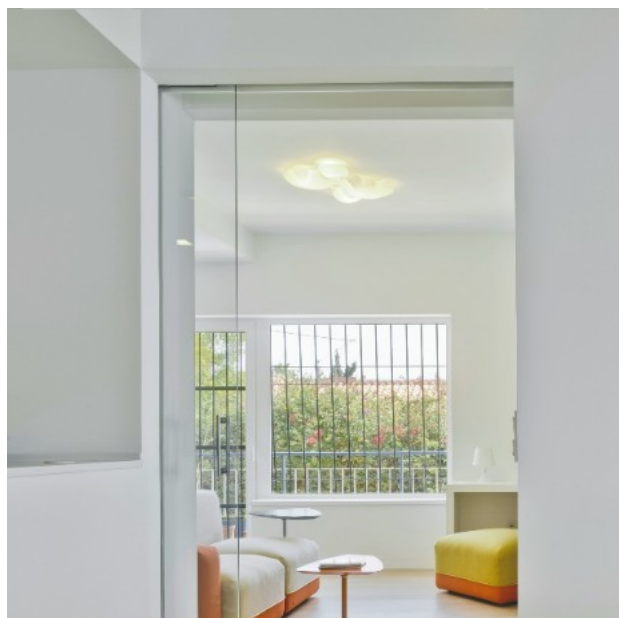

PRODUCT SHEET

Description:

Sliding Door SISO-70FCFP,3000mm,AL,False Ceiling Moun,W/Soft Close, Alu Anodized, 8-10mm Glass Thickness, Max 70KG,, F/Ceiling Mount with Fixed Side Panel, Double Soft Brake

Item number:

28.29.532-0

Units	Box	Carton	HS Code	Barcode
Set	1	1	8302415000	
				5704866487696

SISO A/S

Mileparken 11
DK-2740 Skovlunde
Denmark
VAT: DK 24786013

Phone +45 45 830 900

www.siso.dk
siso@siso.dk

Danske Bank
Nytorv Branch
Copenhagen
SWIFT: DABADKKK

Account no.
4180 3112 112936
IBAN Account
DK7230003112112936