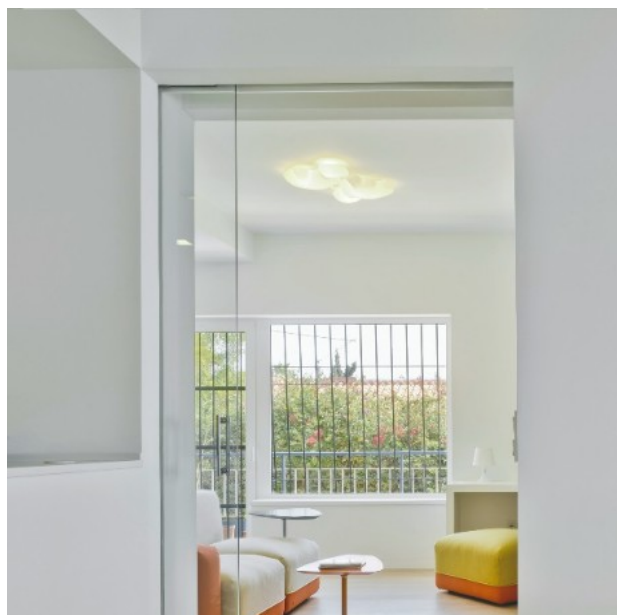

PRODUCT SHEET

Description:

Sliding Door SISO-70FC,3000mm,AL, False Ceiling Mount,W/Soft Close, 8-10mm Glass Thickness, Max 70KG, Double, Soft Brake, Alu Anodized

Item number:

28.29.526-0

Units	Box	Carton	HS Code	Barcode
Set	1	1	8302415000	
				5704866487689