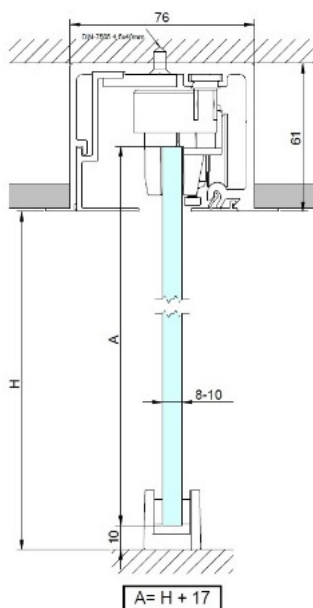

PRODUCT SHEET

Description:

Sliding Door SISO-70FC,3000mm,AL, False Ceiling Mount,W/Soft Close, 8-10mm Glass Thickness, Max 70KG, Double, Soft Brake, Alu Anodized

Item number:

28.29.526-0

Units	Box	Carton	HS Code	Barcode
Set	1	1	8302415000	
				5704866487689