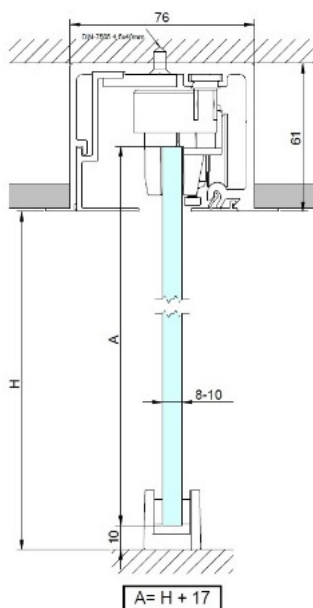

PRODUCT SHEET

Description:

Sliding Door SISO-70FC,2000mm,AL, False Ceiling Mount,W/Soft Close, 8-10mm Glass Thickness, Max 70KG, Double, Soft Brake, Alu Anodized

Item number:

28.29.525-0

Units	Box	Carton	HS Code	Barcode
Set		1	8302415000	
				5704866487672