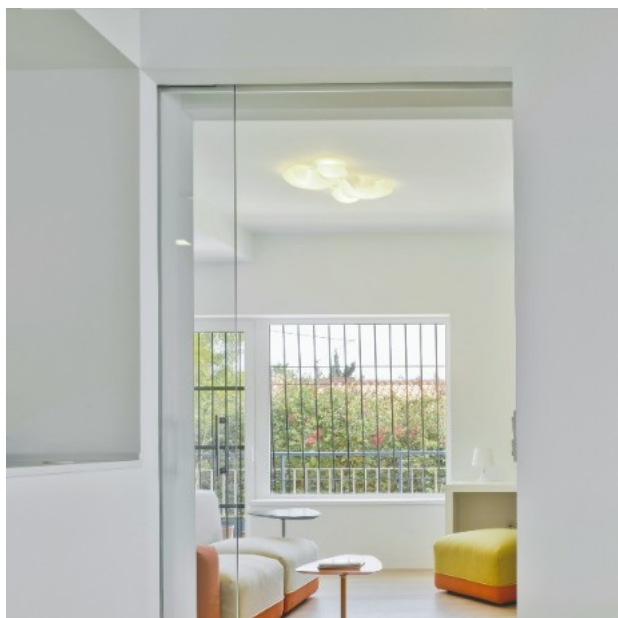

PRODUCT SHEET

Description:

Sliding Door SISO-70FC,2000mm,AL, False Ceiling Mount,W/Soft Close, 8-10mm Glass Thickness, Max 70KG, Double, Soft Brake, Alu Anodized

Item number:

28.29.525-0

Units	Box	Carton	HS Code	Barcode
Set		1	8302415000	
				5704866487672