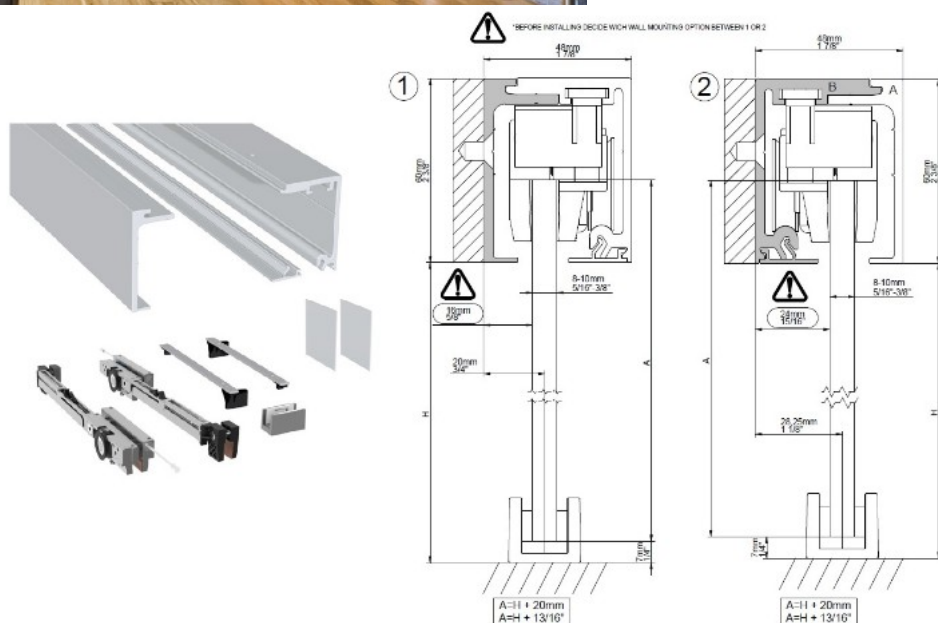

PRODUCT SHEET

Description:

Sliding Door SISO-70CW,3000mm,AL,Ceiling/Wall Mount,W/Soft Close, 8-10mm Glass Thickness, Max 70KG, Double, Soft Brake, Alu Anodized

Item number:

28.29.521-0

Units	Box	Carton	HS Code	Barcode
Set		1	8302415000	
				5704866469395