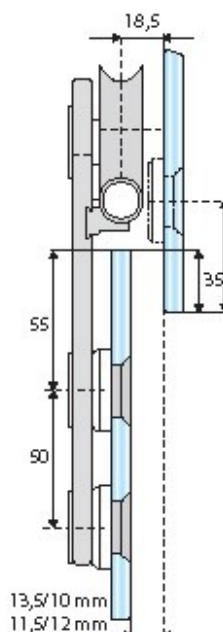

PRODUCT SHEET

Description:

Glass Sliding Door System "MIR", 8-10mm Glass, SS304, Complete w/1x Tube $\varnothing 25 \times 2,0 \times 2050$ mm, 2 x End Pieces F/ $\varnothing 25$ Tube, 2x Tube, Stoppers, 2 x Sliding Rollers, 1 x Floor Guide, 1 x Installation Drawing, Mounting Brackets to be Bought Separately

Item number:

28.29.001-1

Units	Box	Carton	HS Code	Barcode
Set		1	8302415000	
5704866103909				

SISO A/S

Mileparken 11
DK-2740 Skovlunde
Denmark
VAT: DK 24786013

Phone +45 45 830 900

www.siso.dk
siso@siso.dk

Danske Bank
Nytrov Branch
Copenhagen
SWIFT: DABADKKK

Account no.
4180 3112 112936
IBAN Account
DK7230003112112936