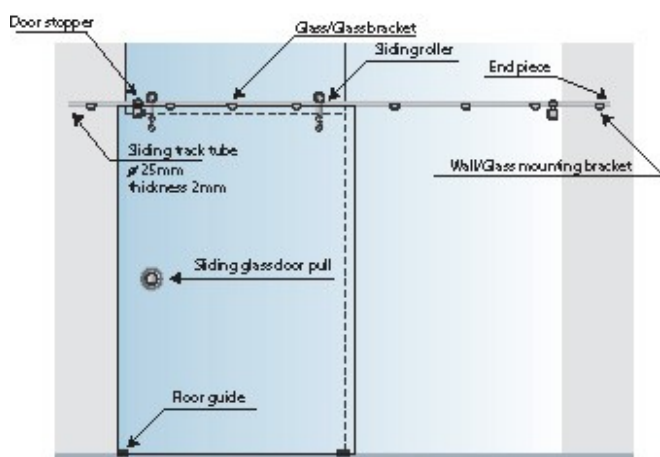

PRODUCT SHEET

Description:

Glass Sliding Door System "MIR", 8-10mm Glass, SS304, Complete w/1x Tube $\varnothing 25 \times 2,0 \times 2050$ mm, 2 x End Pieces F/ $\varnothing 25$ Tube, 2x Tube, Stoppers, 2 x Sliding Rollers, 1 x Floor Guide, 1 x Installation Drawing, Mounting Brackets to be Bought Separately

Item number:

28.29.001-1

Units	Box	Carton	HS Code	Barcode
Set		1	8302415000	
5704866103909				

SISO A/S

Mileparken 11
DK-2740 Skovlunde
Denmark
VAT: DK 24786013

Phone +45 45 830 900

www.siso.dk
siso@siso.dk

Danske Bank
Nytrov Branch
Copenhagen
SWIFT: DABADKKK

Account no.
4180 3112 112936
IBAN Account
DK7230003112112936