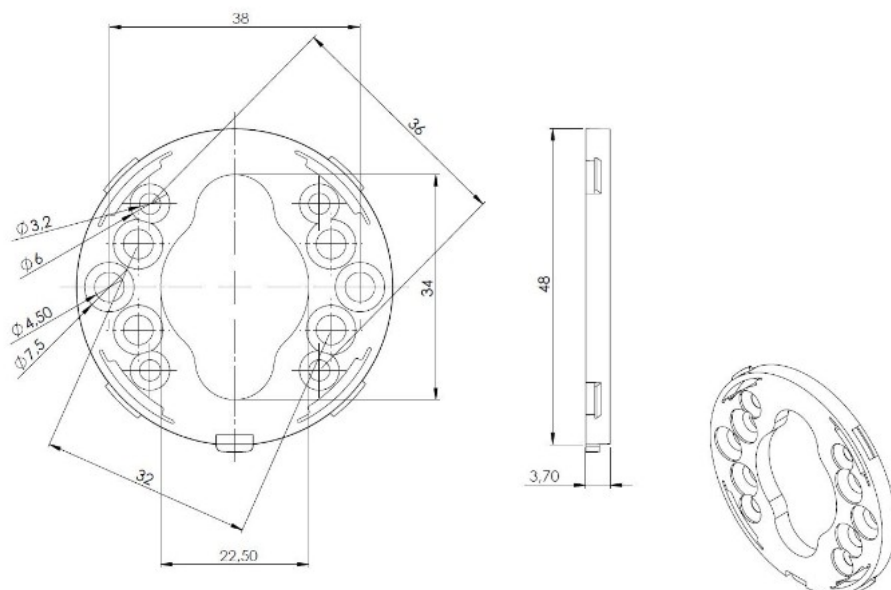

PRODUCT SHEET

Description:

Mounting Plate ø48mm, White PA, F/Keyhole Rosettes

Item number:

27.20.321-0

Units	Box	Carton	HS Code	Barcode
Pcs.			3903300000	 5704866514774

SISO A/S

Mileparken 11
DK-2740 Skovlunde
Denmark
VAT: DK 24786013