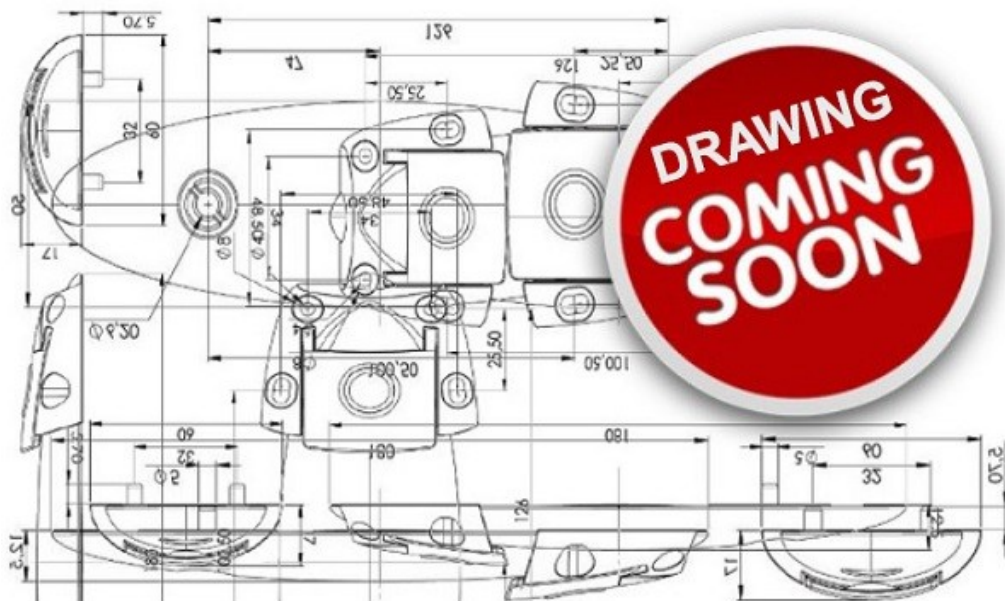

PRODUCT SHEET

Description:

Zamak Door Handle Accessories, F/ Scandinavian Locks : 2 Pcs. of Escucheons. Screws: 2 Pcs. 4x65mm, 2 Pcs. 4x16mm,, 2 Pcs. 4x10mm, 2 Pcs. 4x28mm, 2 Pcs. ø6x35mm

Item number:

27.20.320-0

Units	Box	Carton	HS Code	Barcode
Set		150	8302411000	 5704866514194

SISO A/S

Mileparken 11
DK-2740 Skovlunde
Denmark
VAT: DK 24786013

Phone +45 45 830 900

www.siso.dk
siso@siso.dk

Danske Bank
Nytorv Branch
Copenhagen
SWIFT: DABADKKK

Account no.
4180 3112 112936
IBAN Account
DK7230003112112936