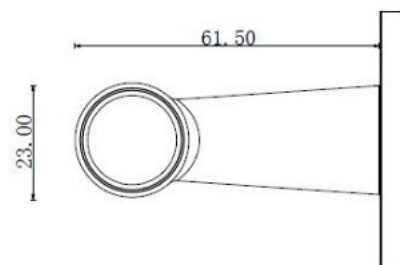

PRODUCT SHEET

Description:

Zamak Door Handle "House", Black Finish, 8x8x95mm Split Spindle, Incl. Round Spring Rosettes, Oval Key Hole, Escutcheons, Hex Key, Wooden Screws, M4 Connecting Screws &, Washers. cc: 38mm.
Door Thickness: 38-50mm.

Item number:

27.20.311-0

Units	Box	Carton	HS Code	Barcode
Pair	1	20	8302411000	
				5704866512008

SISO A/S

Mileparken 11
DK-2740 Skovlunde
Denmark
VAT: DK 24786013

Phone +45 45 830 900

www.siso.dk
siso@siso.dk