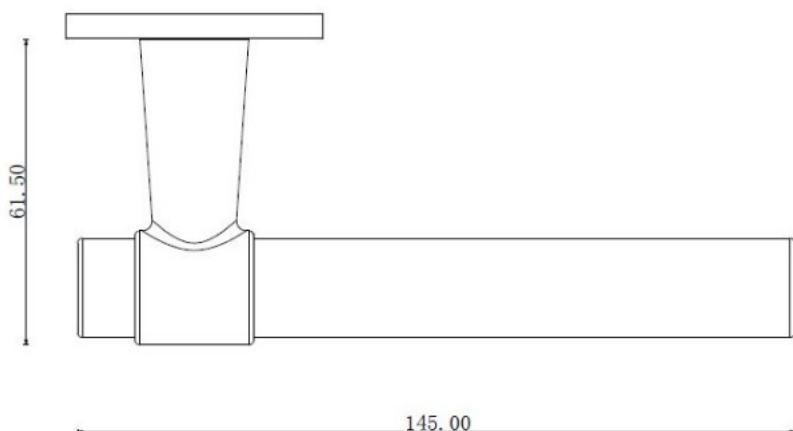

PRODUCT SHEET

Description:

Zamak Door Handle "House", Black Finish, 8x8x95mm Split Spindle, Incl. Round Spring Rosettes, Oval Key Hole, Escutcheons, Hex Key, Wooden Screws, M4 Connecting Screws &, Washers. cc: 38mm.
Door Thickness: 38-50mm.

Item number:

27.20.311-0

Units	Box	Carton	HS Code	Barcode
Pair	1	20	8302411000	
				5704866512008

SISO A/S

Mileparken 11
DK-2740 Skovlunde
Denmark
VAT: DK 24786013

Phone +45 45 830 900

www.siso.dk
siso@siso.dk

Danske Bank
Nytorv Branch
Copenhagen
SWIFT: DABADKKK

Account no.
4180 3112 112936
IBAN Account
DK7230003112112936