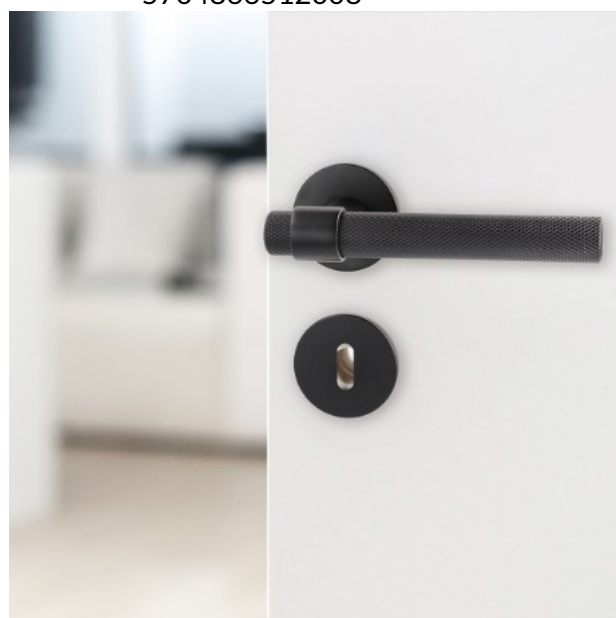

PRODUCT SHEET

Description:

Zamak Door Handle "House", Black Finish, 8x8x95mm Split Spindle, Incl. Round Spring Rosettes, Oval Key Hole, Escutcheons, Hex Key, Wooden Screws, M4 Connecting Screws &, Washers. cc: 38mm.
Door Thickness: 38-50mm.

Item number:

27.20.311-0

Units	Box	Carton	HS Code	Barcode
Pair	1	20	8302411000	
				5704866512008

SISO A/S

Mileparken 11
DK-2740 Skovlunde
Denmark
VAT: DK 24786013

Phone +45 45 830 900

www.siso.dk
siso@siso.dk

Danske Bank
Nytorv Branch
Copenhagen
SWIFT: DABADKKK

Account no.
4180 3112 112936
IBAN Account
DK7230003112112936