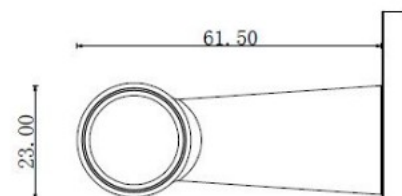

PRODUCT SHEET

Description:

Zamak Door Handle "House", Brushed Brass, 8x8x95mm Split Spindle, Incl. Round Spring Rosettes, Oval Key Hole, Escutcheons, Hex Key, Wooden Screws, M4 Connecting Screws & Washers. cc: 38mm. Door Thickness: 38-50mm.

Item number:

27.20.310-0

Units	Box	Carton	HS Code	Barcode
Pair	1	20	8302411000	
5704866511995				

SISO A/S

Mileparken 11
DK-2740 Skovlunde
Denmark
VAT: DK 24786013

Phone +45 45 830 900

www.siso.dk
siso@siso.dk

Danske Bank
Nytorv Branch
Copenhagen
SWIFT: DABADKKK

Account no.
4180 3112 112936
IBAN Account
DK7230003112112936