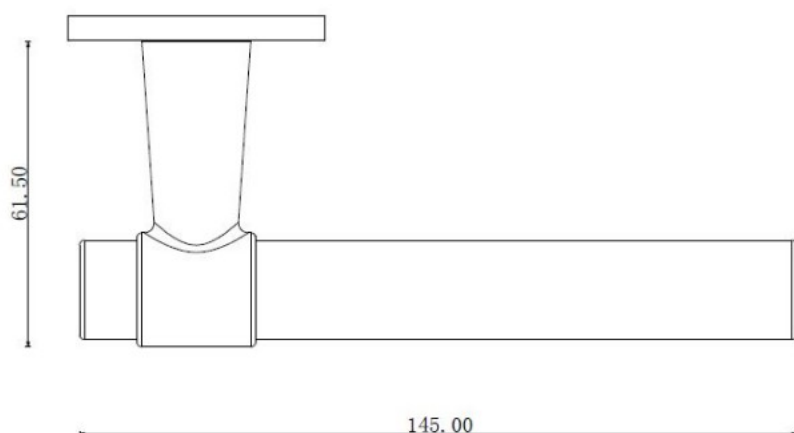

PRODUCT SHEET

Description:

Zamak Door Handle "House", Brushed Brass, 8x8x95mm Split Spindle, Incl. Round Spring Rosettes, Oval Key Hole, Escutcheons, Hex Key, Wooden Screws, M4 Connecting Screws & Washers. cc: 38mm. Door Thickness: 38-50mm.

Item number:

27.20.310-0

Units	Box	Carton	HS Code	Barcode
Pair	1	20	8302411000	
5704866511995				

SISO A/S

Mileparken 11
DK-2740 Skovlunde
Denmark
VAT: DK 24786013

Phone +45 45 830 900

www.siso.dk
siso@siso.dk

Danske Bank
Nytorv Branch
Copenhagen
SWIFT: DABADKKK

Account no.
4180 3112 112936
IBAN Account
DK7230003112112936