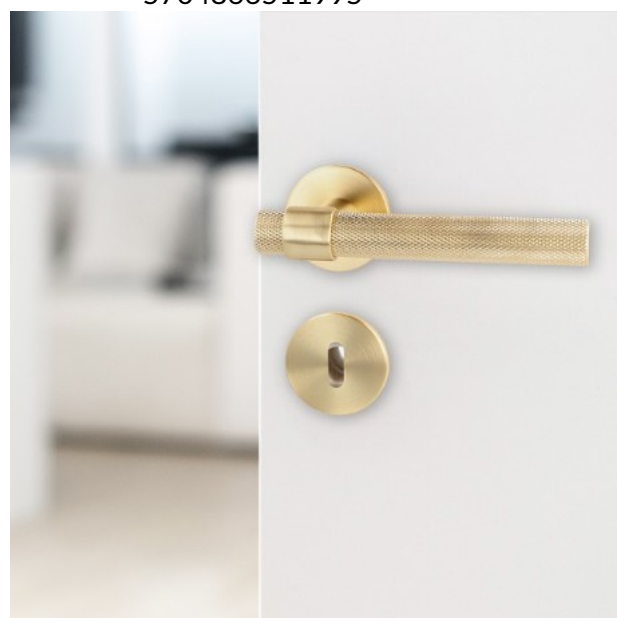

PRODUCT SHEET

Description:

Zamak Door Handle "House", Brushed Brass, 8x8x95mm Split Spindle, Incl. Round Spring Rosettes, Oval Key Hole, Escutcheons, Hex Key, Wooden Screws, M4 Connecting Screws & Washers. cc: 38mm. Door Thickness: 38-50mm.

Item number:

27.20.310-0

Units	Box	Carton	HS Code	Barcode
Pair	1	20	8302411000	
5704866511995				

SISO A/S

Mileparken 11
DK-2740 Skovlunde
Denmark
VAT: DK 24786013

Phone +45 45 830 900

www.siso.dk
siso@siso.dk

Danske Bank
Nytorv Branch
Copenhagen
SWIFT: DABADKKK

Account no.
4180 3112 112936
IBAN Account
DK7230003112112936