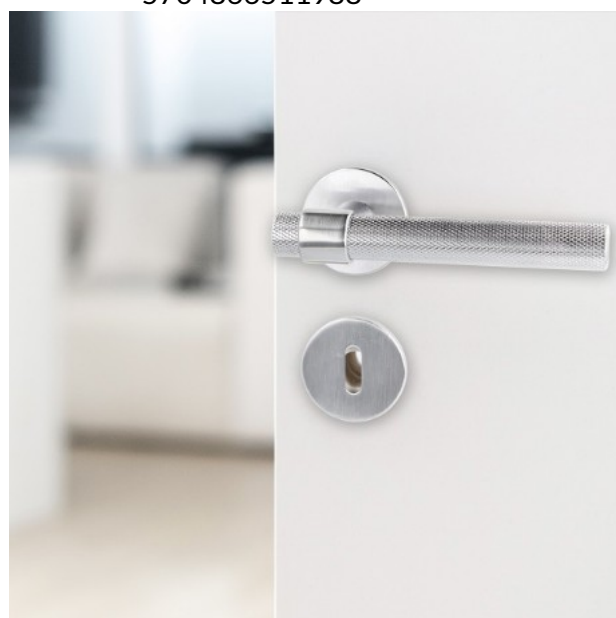

PRODUCT SHEET

Description:

Zamak Door Handle "House", SS-Look, 8x8x95mm Split Spindle, Incl. Round Spring Rosettes, Oval Key Hole Escutcheons, Hex, Key, Wooden Screws, M4 Connecting Screws & Washers., cc: 38mm. Door Thickness: 38-50mm.

Item number:

27.20.309-0

Units	Box	Carton	HS Code	Barcode
Pair	1	20	8302411000	
				5704866511988

SISO A/S

Mileparken 11
DK-2740 Skovlunde
Denmark
VAT: DK 24786013

Phone +45 45 830 900

www.siso.dk
siso@siso.dk

Danske Bank
Nytorv Branch
Copenhagen
SWIFT: DABADKKK

Account no.
4180 3112 112936
IBAN Account
DK7230003112112936