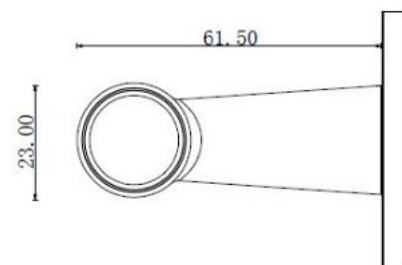

PRODUCT SHEET

Description:

Zamak Door Handle "House", SS-Look, 8x8x95mm Split Spindle, Incl. Round Spring Rosettes, Oval Key Hole Escutcheons, Hex, Key, Wooden Screws, M4 Connecting Screws & Washers., cc: 38mm. Door Thickness: 38-50mm.

Item number:

27.20.309-0

Units	Box	Carton	HS Code	Barcode
Pair	1	20	8302411000	
				5704866511988

SISO A/S

Mileparken 11
DK-2740 Skovlunde
Denmark
VAT: DK 24786013

Phone +45 45 830 900

www.siso.dk
siso@siso.dk