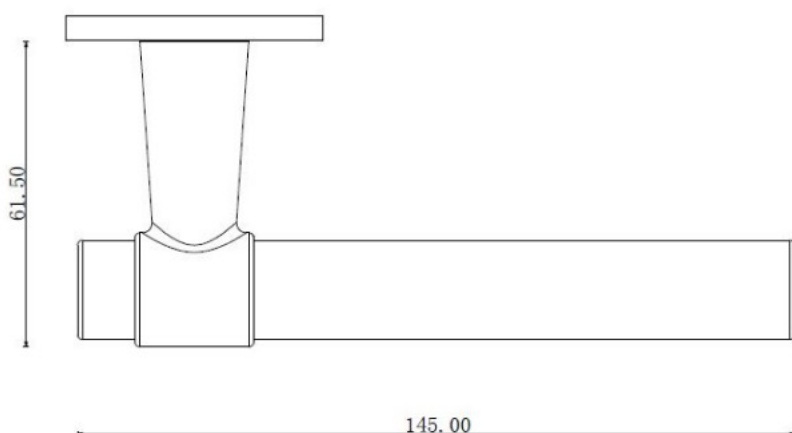

PRODUCT SHEET

Description:

Zamak Door Handle "House", SS-Look, 8x8x95mm Split Spindle, Incl. Round Spring Rosettes, Oval Key Hole Escutcheons, Hex, Key, Wooden Screws, M4 Connecting Screws & Washers., cc: 38mm. Door Thickness: 38-50mm.

Item number:

27.20.309-0

Units	Box	Carton	HS Code	Barcode
Pair	1	20	8302411000	
				5704866511988

SISO A/S

Mileparken 11
DK-2740 Skovlunde
Denmark
VAT: DK 24786013

Phone +45 45 830 900

www.siso.dk
siso@siso.dk

Danske Bank
Nytorv Branch
Copenhagen
SWIFT: DABADKKK

Account no.
4180 3112 112936
IBAN Account
DK7230003112112936