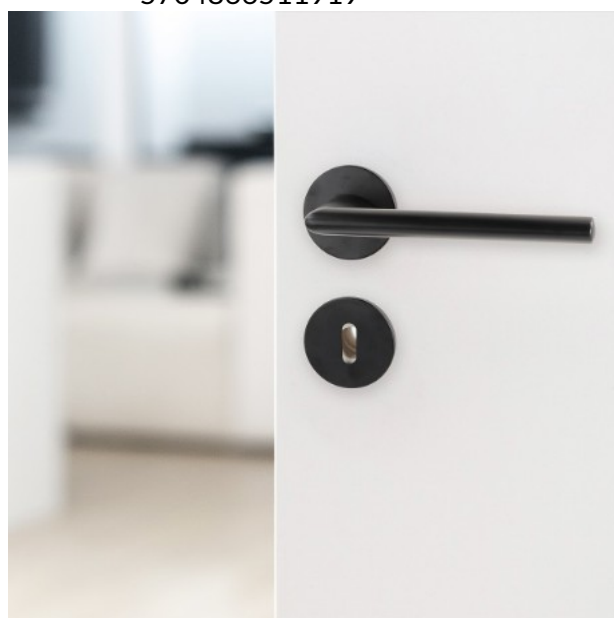

PRODUCT SHEET

Description:

Zamak Door Handle "Jazz", Black Finish, 8x8x95mm Split Spindle, Incl. Round Spring Rosettes, Oval Key Hole, Escutcheons, Hex Key, Wooden Screws, M4 Connecting Screws &, Washers. cc: 38mm.
Door Thickness: 38-50mm.

Item number:

27.20.302-0

Units	Box	Carton	HS Code	Barcode
Pair	1	20	8302411000	
				5704866511919

SISO A/S

Mileparken 11
DK-2740 Skovlunde
Denmark
VAT: DK 24786013

Phone +45 45 830 900

www.siso.dk
siso@siso.dk

Danske Bank
Nytorv Branch
Copenhagen
SWIFT: DABADKKK

Account no.
4180 3112 112936
IBAN Account
DK7230003112112936