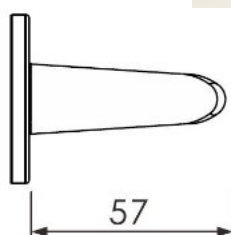

PRODUCT SHEET

Description:

Zamak Door Handle "Jazz", Black Finish, 8x8x95mm Split Spindle, Incl. Round Spring Rosettes, Oval Key Hole, Escutcheons, Hex Key, Wooden Screws, M4 Connecting Screws &, Washers. cc: 38mm.
Door Thickness: 38-50mm.

Item number:

27.20.302-0

Units	Box	Carton	HS Code	Barcode
Pair	1	20	8302411000	
				5704866511919

SISO A/S

Mileparken 11
DK-2740 Skovlunde
Denmark
VAT: DK 24786013

Phone +45 45 830 900

www.siso.dk
siso@siso.dk

Danske Bank
Nytorv Branch
Copenhagen
SWIFT: DABADKKK

Account no.
4180 3112 112936
IBAN Account
DK7230003112112936