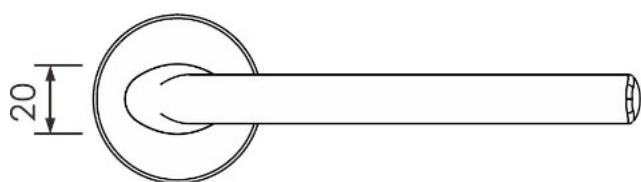

PRODUCT SHEET

Description:

Zamak Door Handle "Jazz", Black Finish, 8x8x95mm Split Spindle, Incl. Round Spring Rosettes, Oval Key Hole, Escutcheons, Hex Key, Wooden Screws, M4 Connecting Screws &, Washers. cc: 38mm.
Door Thickness: 38-50mm.

Item number:

27.20.302-0

Units	Box	Carton	HS Code	Barcode
Pair	1	20	8302411000	
				5704866511919

SISO A/S

Mileparken 11
DK-2740 Skovlunde
Denmark
VAT: DK 24786013

Phone +45 45 830 900

www.siso.dk
siso@siso.dk

Danske Bank
Nytorv Branch
Copenhagen
SWIFT: DABADKKK

Account no.
4180 3112 112936
IBAN Account
DK7230003112112936