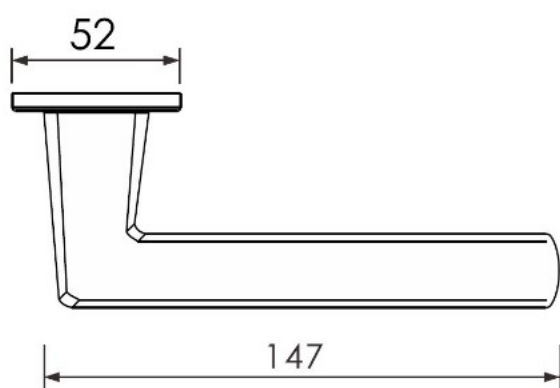

PRODUCT SHEET

Description:

Zamak Door Handle "Jazz", Black Finish, 8x8x95mm Split Spindle, Incl. Round Spring Rosettes, Oval Key Hole, Escutcheons, Hex Key, Wooden Screws, M4 Connecting Screws &, Washers. cc: 38mm.
Door Thickness: 38-50mm.

Item number:

27.20.302-0

Units	Box	Carton	HS Code	Barcode
Pair	1	20	8302411000	
				5704866511919

SISO A/S

Mileparken 11
DK-2740 Skovlunde
Denmark
VAT: DK 24786013

Phone +45 45 830 900

www.siso.dk
siso@siso.dk