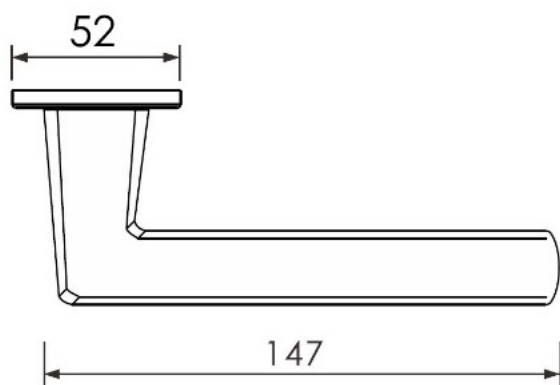

PRODUCT SHEET

Description:

Zamak Door Handle "Jazz", Brushed Brass, 8x8x95mm Split Spindle, Incl. Round Spring Rosettes, Oval Key Hole, Escutcheons, Hex Key, Wooden Screws, M4 Connecting Screws & Washers. cc: 38mm. Door Thickness: 38-50mm.

Item number:

27.20.301-0

Units	Box	Carton	HS Code	Barcode
Pair	1	20	8302411000	
				5704866511902

SISO A/S

Mileparken 11
DK-2740 Skovlunde
Denmark
VAT: DK 24786013

Phone +45 45 830 900

www.siso.dk
siso@siso.dk