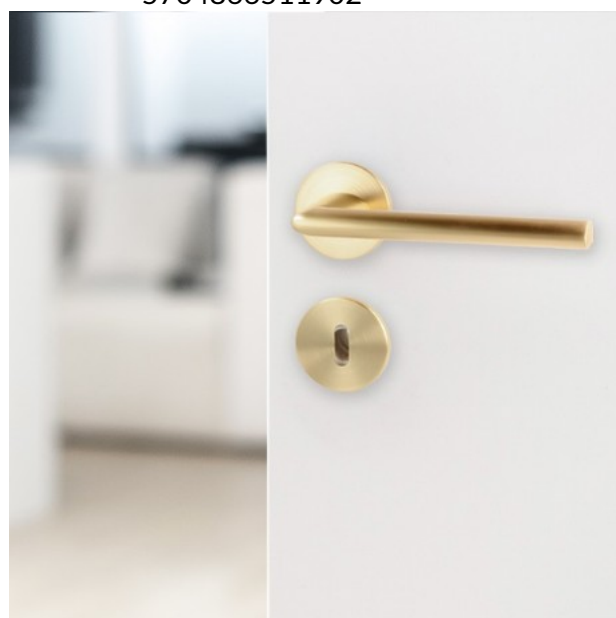

PRODUCT SHEET

Description:

Zamak Door Handle "Jazz", Brushed Brass, 8x8x95mm Split Spindle, Incl. Round Spring Rosettes, Oval Key Hole, Escutcheons, Hex Key, Wooden Screws, M4 Connecting Screws & Washers. cc: 38mm. Door Thickness: 38-50mm.

Item number:

27.20.301-0

Units	Box	Carton	HS Code	Barcode
Pair	1	20	8302411000	
				5704866511902

SISO A/S

Mileparken 11
DK-2740 Skovlunde
Denmark
VAT: DK 24786013

Phone +45 45 830 900

www.siso.dk
siso@siso.dk

Danske Bank
Nytorv Branch
Copenhagen
SWIFT: DABADKKK

Account no.
4180 3112 112936
IBAN Account
DK7230003112112936