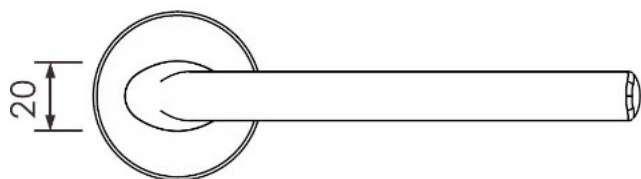

PRODUCT SHEET

Description:

Zamak Door Handle "Jazz", Brushed Brass, 8x8x95mm Split Spindle, Incl. Round Spring Rosettes, Oval Key Hole, Escutcheons, Hex Key, Wooden Screws, M4 Connecting Screws & Washers. cc: 38mm. Door Thickness: 38-50mm.

Item number:

27.20.301-0

Units	Box	Carton	HS Code	Barcode
Pair	1	20	8302411000	
				5704866511902

SISO A/S

Mileparken 11
DK-2740 Skovlunde
Denmark
VAT: DK 24786013

Phone +45 45 830 900

www.siso.dk
siso@siso.dk

Danske Bank
Nytorv Branch
Copenhagen
SWIFT: DABADKKK

Account no.
4180 3112 112936
IBAN Account
DK7230003112112936