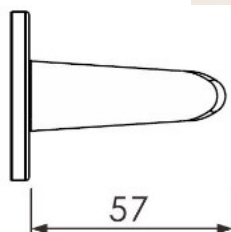

PRODUCT SHEET

Description:

Zamak Door Handle "Jazz", Brushed Brass, 8x8x95mm Split Spindle, Incl. Round Spring Rosettes, Oval Key Hole, Escutcheons, Hex Key, Wooden Screws, M4 Connecting Screws & Washers. cc: 38mm. Door Thickness: 38-50mm.

Item number:

27.20.301-0

Units	Box	Carton	HS Code	Barcode
Pair	1	20	8302411000	
				5704866511902

SISO A/S

Mileparken 11
DK-2740 Skovlunde
Denmark
VAT: DK 24786013

Phone +45 45 830 900

www.siso.dk
siso@siso.dk