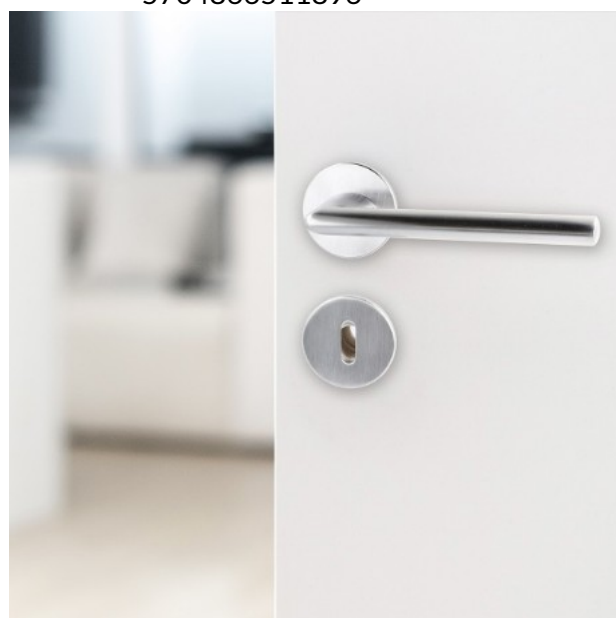

PRODUCT SHEET

Description:

Zamak Door Handle "Jazz", SS-Look, 8x8x95mm Split Spindle, Incl. Round Spring Rosettes, Oval Key Hole Escutcheons, Hex, Key, Wooden Screws, M4 Connecting Screws & Washers., cc: 38mm. Door Thickness:

Item number:

27.20.300-0

Units	Box	Carton	HS Code	Barcode
Pair	1	20	8302411000	
5704866511896				

SISO A/S

Mileparken 11
DK-2740 Skovlunde
Denmark
VAT: DK 24786013

Phone +45 45 830 900

www.siso.dk
siso@siso.dk

Danske Bank
Nytorv Branch
Copenhagen
SWIFT: DABADKKK

Account no.
4180 3112 112936
IBAN Account
DK7230003112112936