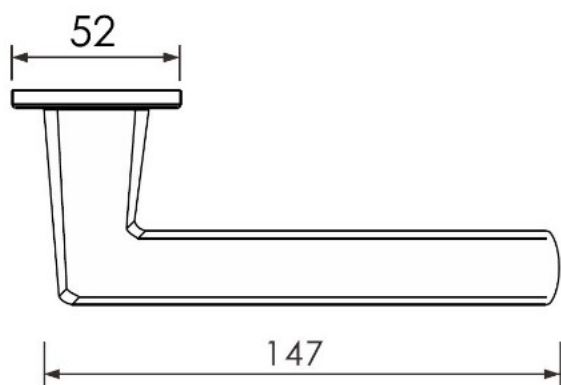

## Description:

Zamak Door Handle "Jazz", SS-Look, 8x8x95mm Split Spindle, Incl. Round Spring Rosettes, Oval Key Hole Escutcheons, Hex, Key, Wooden Screws, M4 Connecting Screws & Washers., cc: 38mm. Door Thickness:

## Item number:

27.20.300-0

Units	Box	Carton	HS Code	Barcode
Pair	1	20	8302411000	
5704866511896				