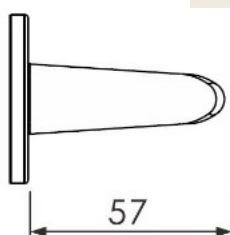

PRODUCT SHEET

Description:

Zamak Door Handle "Jazz", SS-Look, 8x8x95mm Split Spindle, Incl. Round Spring Rosettes, Oval Key Hole Escutcheons, Hex, Key, Wooden Screws, M4 Connecting Screws & Washers., cc: 38mm. Door Thickness:

Item number:

27.20.300-0

Units	Box	Carton	HS Code	Barcode
Pair	1	20	8302411000	
5704866511896				

SISO A/S

Mileparken 11
DK-2740 Skovlunde
Denmark
VAT: DK 24786013

Phone +45 45 830 900

www.siso.dk
siso@siso.dk

Danske Bank
Nytorv Branch
Copenhagen
SWIFT: DABADKKK

Account no.
4180 3112 112936
IBAN Account
DK7230003112112936