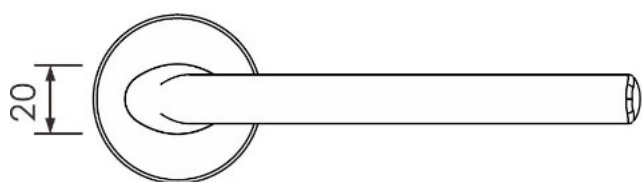

PRODUCT SHEET

Description:

Zamak Door Handle "Jazz", SS-Look, 8x8x95mm Split Spindle, Incl. Round Spring Rosettes, Oval Key Hole Escutcheons, Hex, Key, Wooden Screws, M4 Connecting Screws & Washers., cc: 38mm. Door Thickness:

Item number:

27.20.300-0

Units	Box	Carton	HS Code	Barcode
Pair	1	20	8302411000	
5704866511896				

SISO A/S

Mileparken 11
DK-2740 Skovlunde
Denmark
VAT: DK 24786013

Phone +45 45 830 900

www.siso.dk
siso@siso.dk

Danske Bank
Nytorv Branch
Copenhagen
SWIFT: DABADKKK

Account no.
4180 3112 112936
IBAN Account
DK7230003112112936