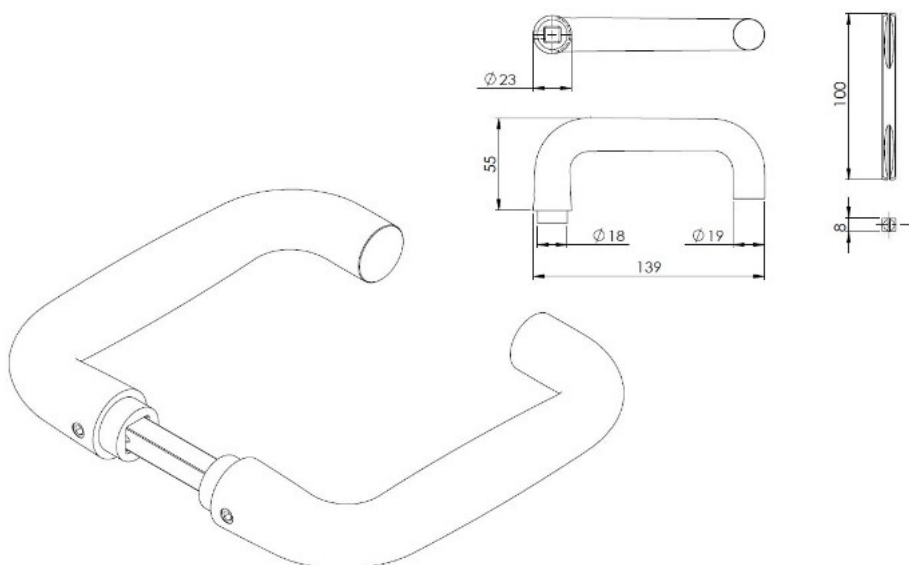

# PRODUCT SHEET

**Description:**

Door Lock Alu Handle "Wes II", Alu-Look, 8x8x100mm Split Spindle

**Item number:**

27.20.206-5

Units	Box	Carton	HS Code	Barcode
Pair	1	40	7616991099	 5704866480765

**SISO A/S**