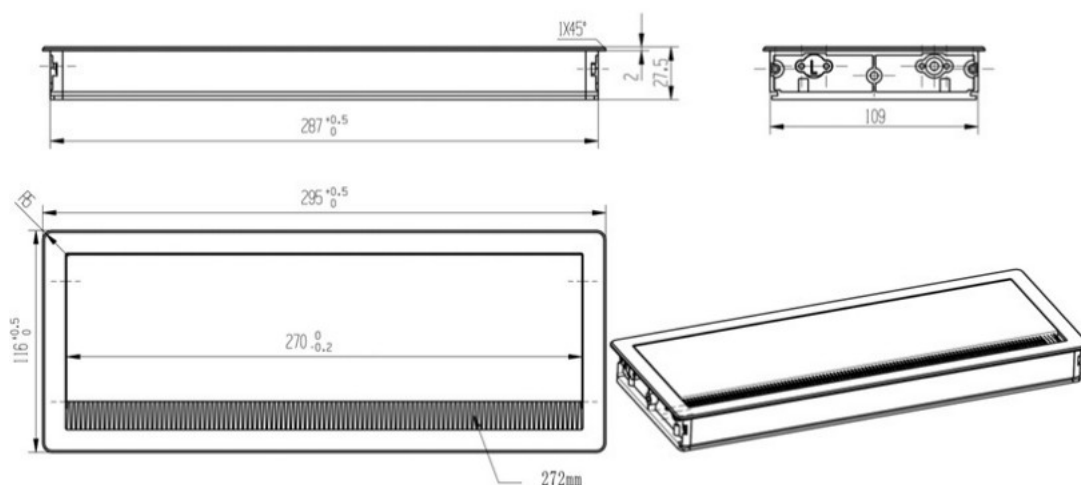

PRODUCT SHEET

Description:

Soft Close Grommet "Punta" 295x116x27,5mm, Silver (RAL9006) Aluminium, W/Brush (Hole Cutting: 290x111mm)

Item number:

25.20.385-0

| Units | Box | Carton | HS Code | Barcode |
|-------|-----|--------|------------|---|
| Pcs. | 1 | 50 | 7616991099 |  5704866482370 |

suggested hole size 290*111-R6

SISO A/S

Mileparken 11
DK-2740 Skovlunde
Denmark
VAT: DK 24786013

Phone +45 45 830 900

www.siso.dk
siso@siso.dk

Danske Bank
Nytorv Branch
Copenhagen
SWIFT: DABADKKK

Account no.
4180 3112 112936
IBAN Account
DK7230003112112936