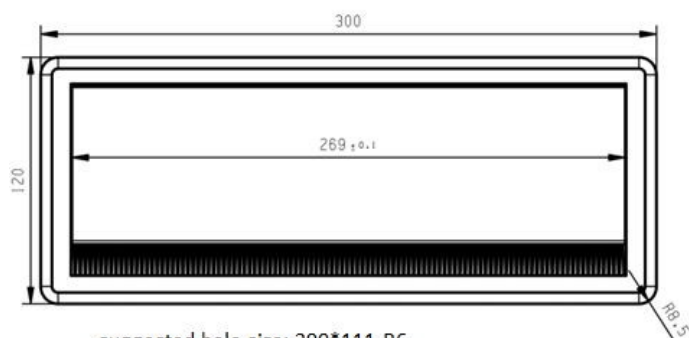

PRODUCT SHEET

Description:

Soft Close Grommet "Mambo" 300x120x27,5mm, White (RAL9016), ABS Frame,Alu. Lid
W/Brush.Suggested Hole Cutting 290x111mm

Item number:

25.20.382-0

Units	Box	Carton	HS Code	Barcode
Pcs.	1	50	7616991099	
				5704866482288