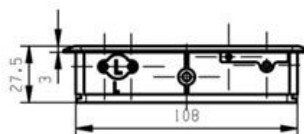

PRODUCT SHEET

Description:

Soft Close Grommet "Mambo" 300x120x27,5mm, White (RAL9016), ABS Frame,Alu. Lid
W/Brush.Suggested Hole Cutting 290x111mm

Item number:

25.20.382-0

Units	Box	Carton	HS Code	Barcode
Pcs.	1	50	7616991099	
				5704866482288