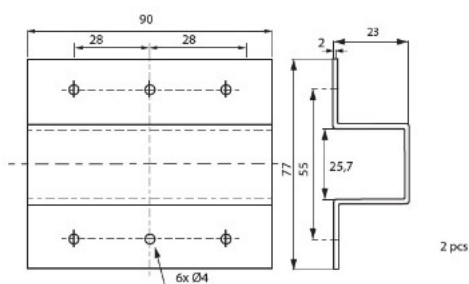

## Description:

Table Extension Bar 810mm, Steel Black Matt, W/2-U-Brackets 77x90x28mm, 2mm Steel, Max Pull Out 500mm,, (1 set = 1 Bar + 2 Bracket, Incl. 12 Mounting Screws +, 1 Steel Bushing M6x15mm + 1 Adjustable Glide M6x38mm

## Item number:

24.09.025-0

Units	Box	Carton	HS Code	Barcode
Set			8302420090	 5704866517478