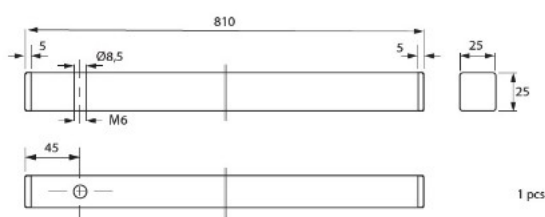

## Description:

Table Extension Bar 810mm, Steel Black Matt, W/2-U-Brackets 77x90x28mm, 2mm Steel, Max Pull Out 500mm,, (1 set = 1 Bar + 2 Bracket, Incl. 12 Mounting Screws +, 1 Steel Bushing M6x15mm + 1 Adjustable Glide M6x38mm

## Item number:

24.09.025-0

Units	Box	Carton	HS Code	Barcode
Set			8302420090	 5704866517478