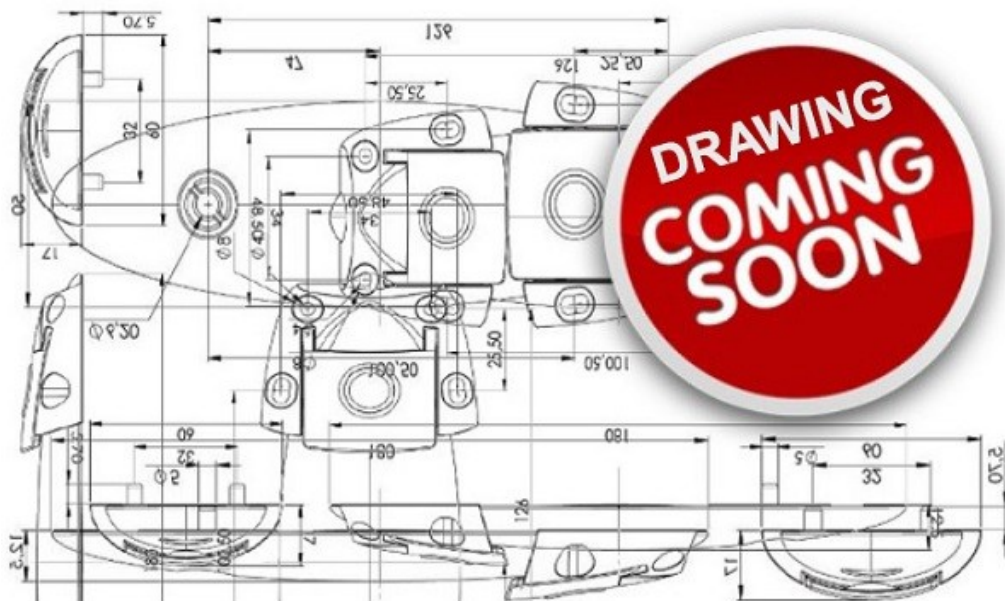

PRODUCT SHEET

Description:

Bracket To Support Table Leaf, M-SQ, H 35,5mm, L 90mm

Item number:

24.09.005-0

Units	Box	Carton	HS Code	Barcode
Pcs.	0	500	8302420090	 5704866089142

SISO A/S
Mileparken 11
DK-2740 Skovlunde
Denmark
VAT: DK 24786013