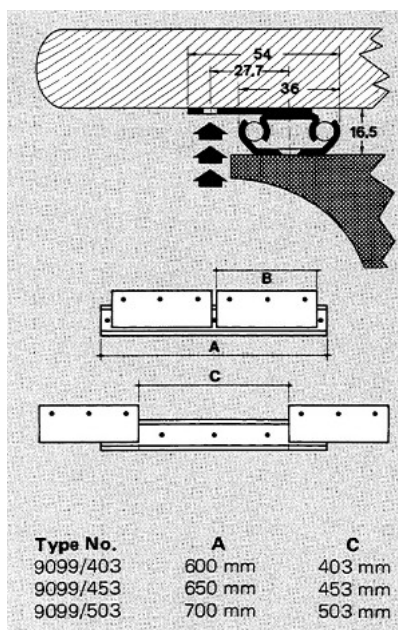

PRODUCT SHEET

Description:

Table Extension, 9099/500mm Opening, Slide F/Centre Column, Total Length: 700mm, Wing Size: 246mm

Item number:

24.07.030-0

Units	Box	Carton	HS Code	Barcode
Pair	0	1	8302420090	
				5704866089036