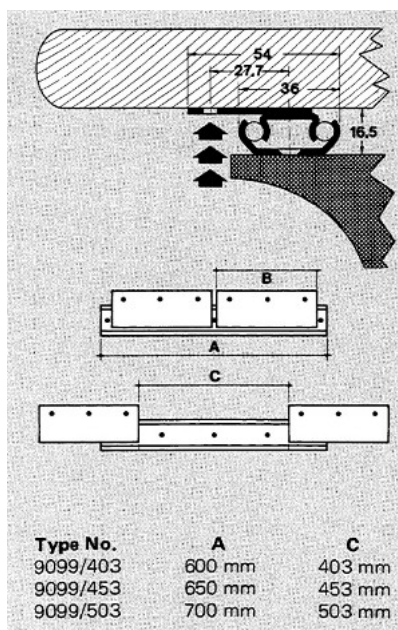

## Description:

Table Extension, 9099/450mm Opening, Slide F/Centre Column, Total Length: 650mm, Wing Size: 246mm

## Item number:

24.07.020-0

Units	Box	Carton	HS Code	Barcode
Pair	0	1	8302420090	
				5704866089012