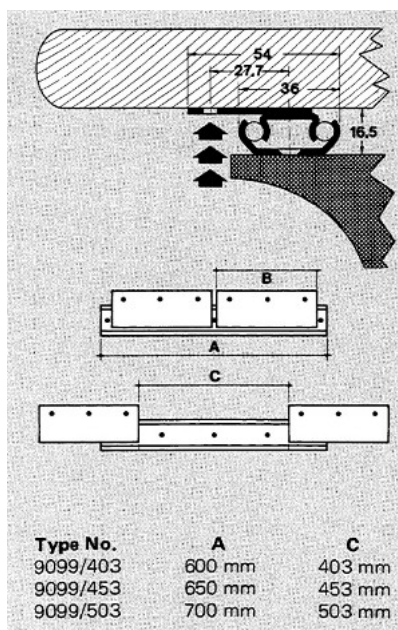

PRODUCT SHEET

Description:

Table Extension, 9099/400mm Opening, Slide F/Centre Column, Total Length: 600mm, Wing Size: 246mm

Item number:

24.07.010-0

Units	Box	Carton	HS Code	Barcode
Pair	0	1	8302420090	
				5704866088992