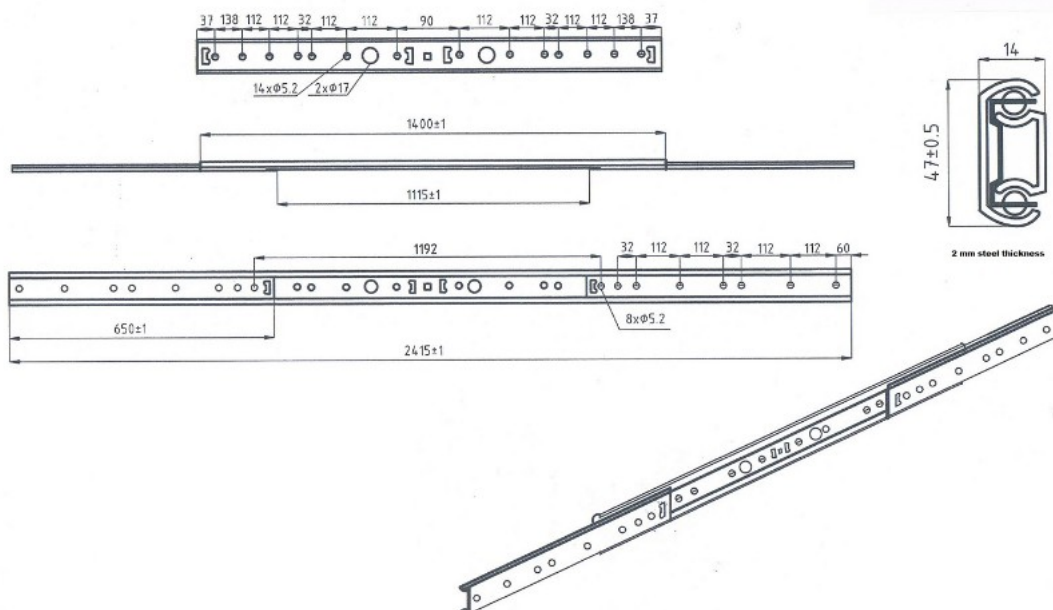

PRODUCT SHEET

Description:

Table Extension 9097-S 1080mm, "No Angle" on Wing", ZPL Opening:1090mm, Closed: 1400mm, Wing Size: 650mm, Total, Lenght When Open:2390mm, Load Capacity: 90Kg., Profile Height:49mm

Item number:

24.05.105-0

| Units | Box | Carton | HS Code | Barcode |
|-------|-----|--------|------------|---|
| Pair | 1 | 5 | 8302420090 |  5704866402316 |

SISO A/S

Mileparken 11
DK-2740 Skovlunde
Denmark
VAT: DK 24786013