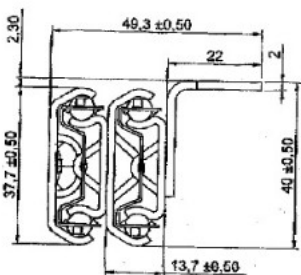

PRODUCT SHEET

Description:

Table Extension 9097-S, Opening 1060mm, F/Sliding Top, ZPL, Closed: 900mm, Wing Size: 315mm, Total Length When Open: 1735mm, Load Capacity: 90 KG

Item number:

24.05.100-1

Units	Box	Carton	HS Code	Barcode
Pair	1	1	8302420090	 5704866088985

metal ball-retainer: 3 Segments
open length: ca.1128mm

ITEM NO. 2405.100-0

SISO A/S

Mileparken 11
DK-2740 Skovlunde
Denmark
VAT: DK 24786013

Phone +45 45 830 900

www.siso.dk
siso@siso.dk

Danske Bank
Nytorv Branch
Copenhagen
SWIFT: DABADKKK