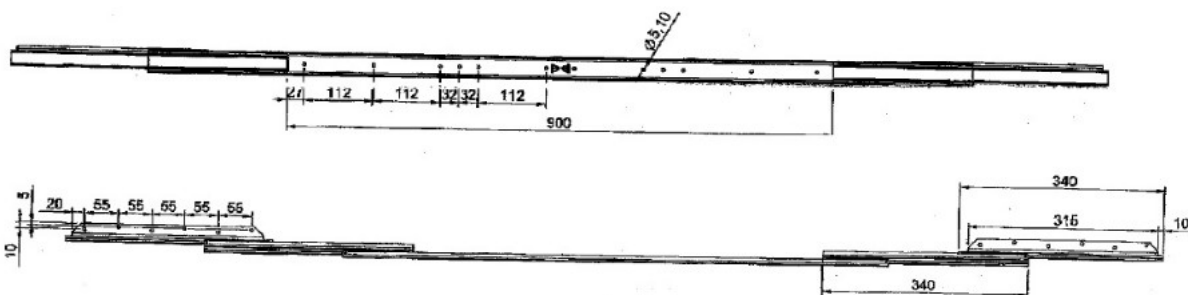

PRODUCT SHEET

Description:

Table Extension 9097-S, Opening 1060mm, F/Sliding Top, ZPL, Closed: 900mm, Wing Size: 315mm, Total Length When Open: 1735mm, Load Capacity: 90 KG

Item number:

24.05.100-1

Units	Box	Carton	HS Code	Barcode
Pair	1	1	8302420090	 5704866088985

metal ball-retainer: 3 Segments
open length: ca.1128mm

ITEM NO. 2405.100-0

SISO A/S

Mileparken 11
DK-2740 Skovlunde
Denmark
VAT: DK 24786013

Phone +45 45 830 900

www.siso.dk
siso@siso.dk

Danske Bank
Nytorv Branch
Copenhagen
SWIFT: DABADKKK