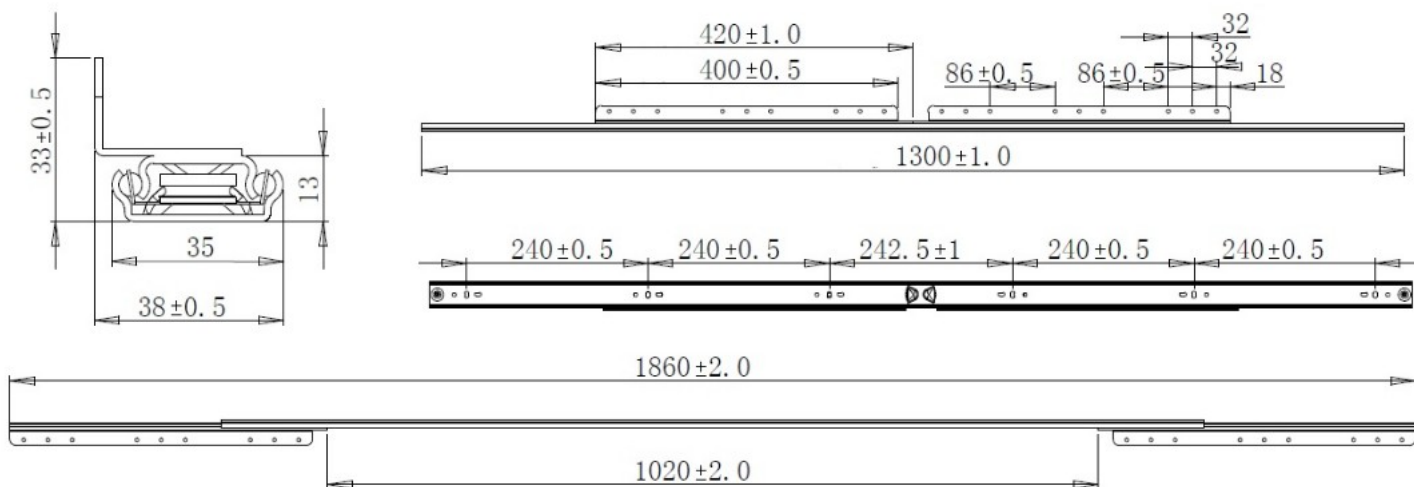

PRODUCT SHEET

Description:

Table Extension 9097-B, Opening: 1020mm, F/Sliding Top, BZP, Closed: 1300mm, Wing Size:400mm, Total Length When Open: 1860mm, 35mm Profile, 1,5mm Steel, Load Capacity 45 KG

Item number:

24.05.085-0

Units	Box	Carton	HS Code	Barcode
Pair	1	10	8302420090	 5704866088909

SISO A/S

Mileparken 11
DK-2740 Skovlunde
Denmark
VAT: DK 24786013

Phone +45 45 830 900

www.siso.dk
siso@siso.dk

Danske Bank
Nytorv Branch
Copenhagen
SWIFT: DABADKKK

Account no.
4180 3112 112936
IBAN Account
DK7230003112112936