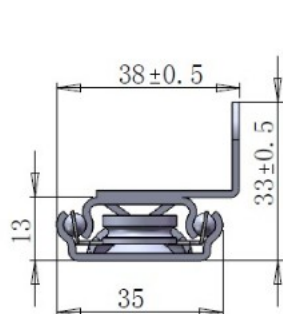

SISO A/S

Mileparken 11
DK-2740 Skovlunde
Denmark
VAT: DK 24786013

Phone +45 45 830 900

www.siso.dk
siso@siso.dk

Danske Bank
Nytorv Branch
Copenhagen
SWIFT: DABADKKK

Account no.
4180 3112 112936
IBAN Account
DK7230003112112936