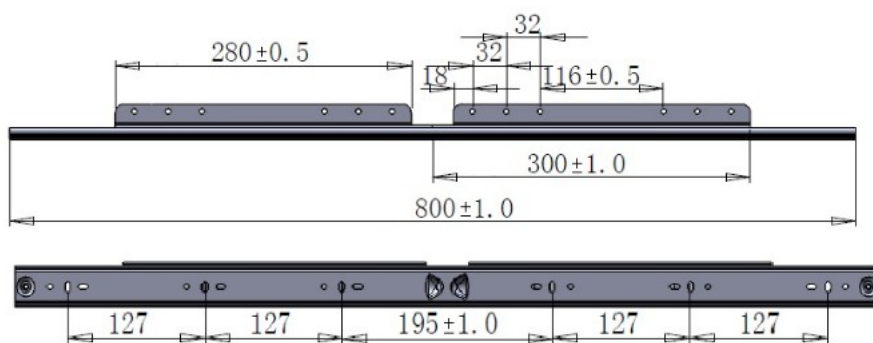

SISO A/S

Mileparken 11
DK-2740 Skovlunde
Denmark
VAT: DK 24786013

Phone +45 45 830 900

www.siso.dk
siso@siso.dk

Danske Bank
Nytorv Branch
Copenhagen
SWIFT: DABADKKK

Account no.
4180 3112 112936
IBAN Account
DK7230003112112936