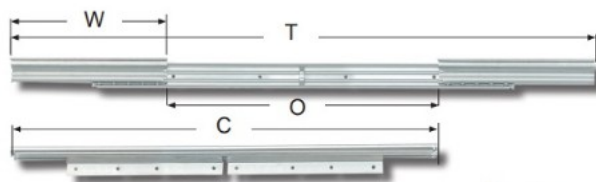

PRODUCT SHEET

Description:

Table Extension 9097-B, Opening: 640mm, F/Sliding Top, BZP, Closed: 800mm, Wing Size:280mm, Total Length When Open: 1240mm, 35mm Profile, 1,5mm Steel, Load Capacity 45 KG

Item number:

24.05.051-0

Units	Box	Carton	HS Code	Barcode
Pair	1	10	8302420090	
5704866088831				

Opening (O)	480	530	640
Closed Length (C)	650	700	800
Total Length (T)	990	1050	1250
Wing Size (W)	246	246	280
Slide Width (A)	32	32	32
Slide Height (B)	38	38	38
Wing Width (X)	21	21	21
Load Capacity	45 kg.	45 kg.	45 kg.
Item No.:	24.05.024	24.05.037	24.05.051