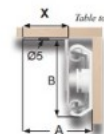

PRODUCT SHEET

Description:

Table Extension 9097-B, Opening: 640mm, F/Sliding Top, BZP, Closed: 800mm, Wing Size:280mm, Total Length When Open: 1240mm, 35mm Profile, 1,5mm Steel, Load Capacity 45 KG

Item number:

24.05.051-0

Units	Box	Carton	HS Code	Barcode
Pair	1	10	8302420090	
5704866088831				

Opening (O)	480	530	640
Closed Length (C)	650	700	800
Total Length (T)	990	1050	1250
Wing Size (W)	246	246	280
Slide Width (A)	32	32	32
Slide Height (B)	38	38	38
Wing Width (X)	21	21	21
Load Capacity	45 kg.	45 kg.	45 kg.
Item No.:	24.05.024	24.05.037	24.05.051