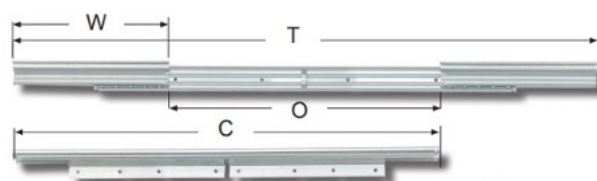

## Description:

Table Extension 9097-B, Opening 530mm, F/Sliding Top, BZP, Closed Length: 700mm, Wing Size:240mm, Total Length When, Open:1050mm, Load Capacity 45Kg, Profile Height 35mm,, 1,5mm Steel

## Item number:

24.05.037-1

Units	Box	Carton	HS Code	Barcode
Pair	1	10	8302420090	
5704866088671				

Opening (O)	480	530	640
Closed Length (C)	650	700	800
Total Length (T)	990	1050	1250
Wing Size (W)	246	246	280
Slide Width (A)	32	32	32
Slide Height (B)	38	38	38
Wing Width (X)	21	21	21
Load Capacity	45 kg.	45 kg.	45 kg.
Item No.:	24.05.024	24.05.037	24.05.051