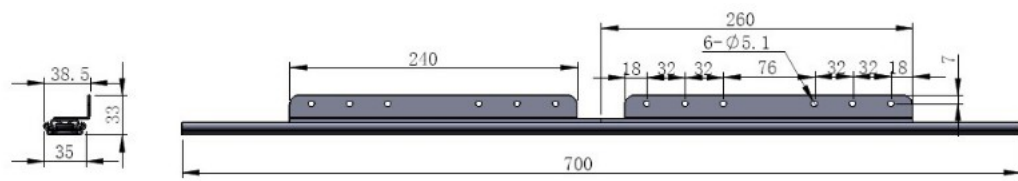

SISO A/S
Mileparken 11
DK-2740 Skovlunde
Denmark
VAT: DK 24786013

Phone +45 45 830 900
www.siso.dk
siso@siso.dk

Danske Bank
Nytorv Branch
Copenhagen
SWIFT: DABADKKK

Account no.
4180 3112 112936
IBAN Account
DK7230003112112936