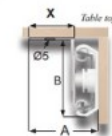

## Description:

Table Extension 9097-B, Opening 530mm, F/Sliding Top, BZP, Closed Length: 700mm, Wing Size:240mm, Total Length When, Open:1050mm, Load Capacity 45Kg, Profile Height 35mm,, 1,5mm Steel

## Item number:

24.05.037-1

Units	Box	Carton	HS Code	Barcode
Pair	1	10	8302420090	
5704866088671				

Opening (O)	480	530	640
Closed Length (C)	650	700	800
Total Length (T)	990	1050	1250
Wing Size (W)	246	246	280
Slide Width (A)	32	32	32
Slide Height (B)	38	38	38
Wing Width (X)	21	21	21
Load Capacity	45 kg.	45 kg.	45 kg.
Item No.:	24.05.024	24.05.037	24.05.051