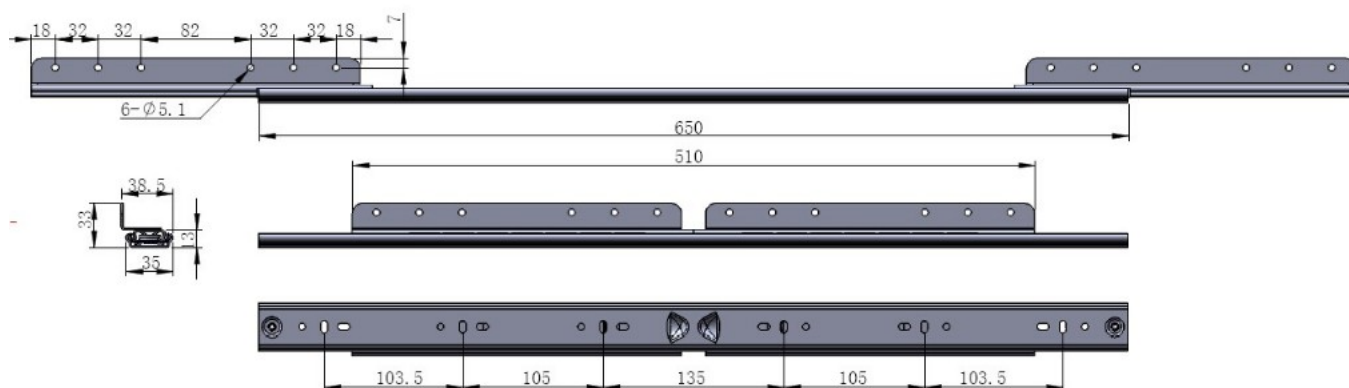

SISO A/S

Mileparken 11
DK-2740 Skovlunde
Denmark
VAT: DK 24786013

Phone +45 45 830 900

www.siso.dk
siso@siso.dk

Danske Bank
Nytorv Branch
Copenhagen
SWIFT: DABADKKK

Account no.
4180 3112 112936
IBAN Account
DK7230003112112936