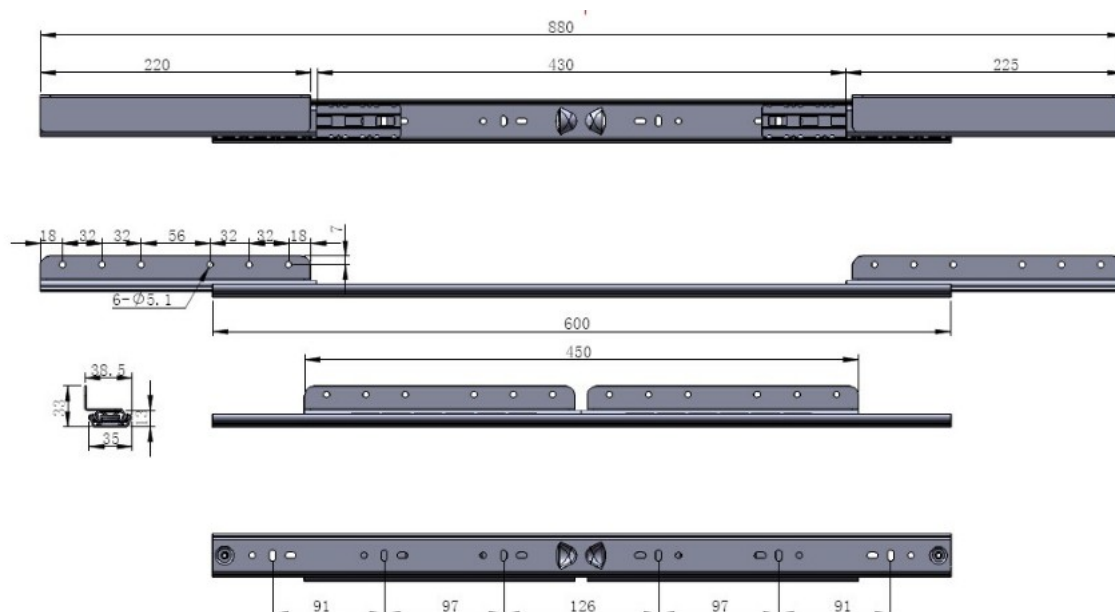

PRODUCT SHEET

Description:

Table Extension 9097-B, Opening 430mm, F/Sliding Top, BZP, Closed: 600mm, Wing Size:220mm, Total Length When Open:880mm, Load Capacity: 45 KG, Profile Height: 35mm, 1,5mm Steel,, Mounting Height:35mm

Item number:

24.05.013-1

Units	Box	Carton	HS Code	Barcode
Pair	1	10	8302420090	 5704866088497

SISO A/S

Mileparken 11
DK-2740 Skovlunde
Denmark
VAT: DK 24786013

Phone +45 45 830 900

www.siso.dk
siso@siso.dk

Danske Bank
Nytov Branch
Copenhagen
SWIFT: DABADKKK

Account no.
4180 3112 112936
IBAN Account
DK7230003112112936