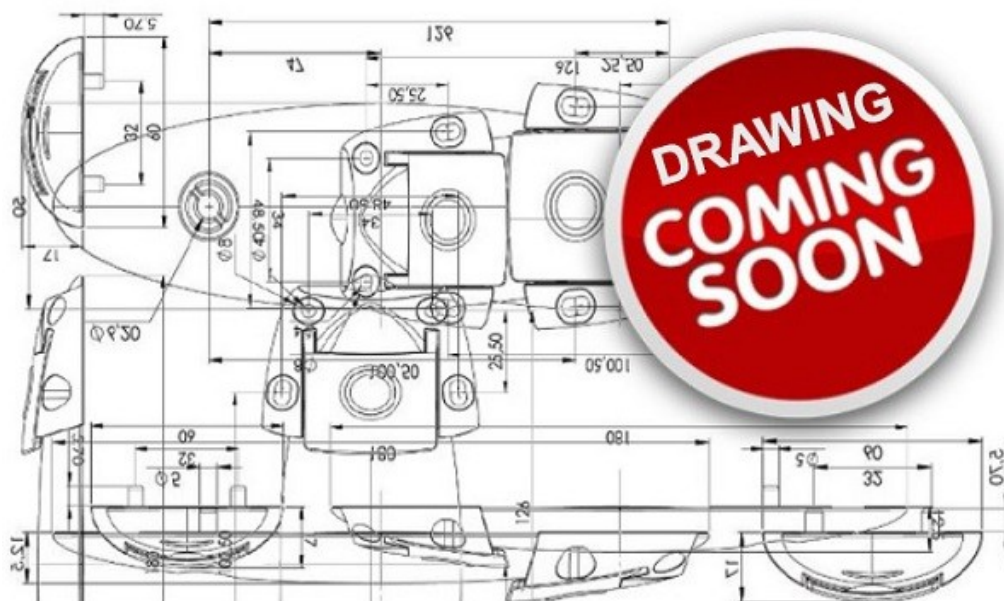

PRODUCT SHEET

Description:

Table Extension 9097-B, Opening 397mm, F/Sliding Top, ZPL, Closed: 600mm, Wing Size:245mm, Total Length When Open:895mm, Load Capacity: 45 KG

Item number:

24.05.006-0

Units	Box	Carton	HS Code	Barcode
Pair	0	15	8302420090	 5704866088459