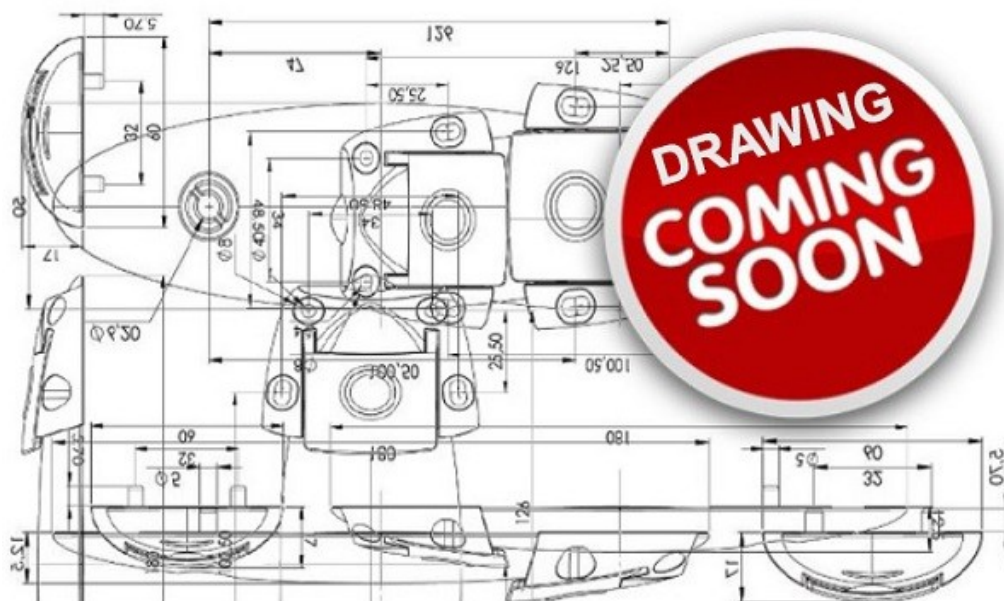

PRODUCT SHEET

Description:

Table Extension 9097-B, Opening 390mm, F/Sliding Top, ZPL, Closed Length: 790mm, Wing Size: 190mm

Item number:

24.05.005-0

Units	Box	Carton	HS Code	Barcode
Pair	1	5	8302420090	 5704866088442