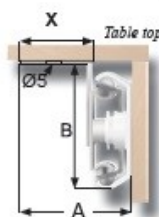

PRODUCT SHEET

Description:

Table Extension 9096/700, F/Folded Top, Opening 475mm, BZP, Open Length:700mm, Closed Length:700mm, Wing:220mm

Item number:

24.04.040-0

Units	Box	Carton	HS Code	Barcode
Pair	1	1	8302420090	
				5704866088411

In mm	»9096« For Folded Table Tops			
Opening (O)	375	425	425	475
Total Length (T)	600	650	750	700
Wing Size (W)	220	220	320	220
Slide Width (A)	41	41	41	41
Slide Height (B)	40	40	40	40
Wing Width (X)	21	21	21	21
Load Capacity	60 kg.	60 kg.	60 kg.	60 kg.
Item No.:	24.04.010	24.04.020	24.04.030	24.04.040