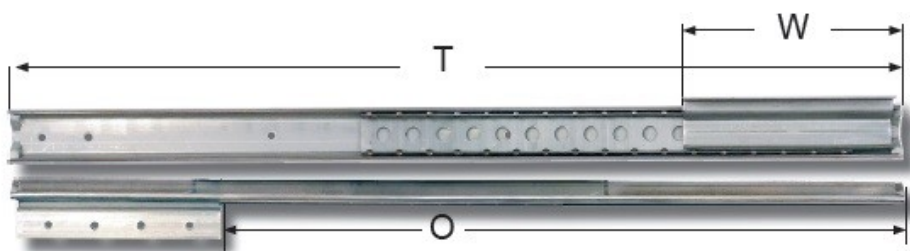

PRODUCT SHEET

Description:

Table Extension 9096/700, F/Folded Top, Opening 475mm, BZP, Open Length:700mm, Closed Length:700mm, Wing:220mm

Item number:

24.04.040-0

Units	Box	Carton	HS Code	Barcode
Pair	1	1	8302420090	
				5704866088411

In mm	»9096« For Folded Table Tops			
Opening (O)	375	425	425	475
Total Length (T)	600	650	750	700
Wing Size (W)	220	220	320	220
Slide Width (A)	41	41	41	41
Slide Height (B)	40	40	40	40
Wing Width (X)	21	21	21	21
Load Capacity	60 kg.	60 kg.	60 kg.	60 kg.
Item No.:	24.04.010	24.04.020	24.04.030	24.04.040