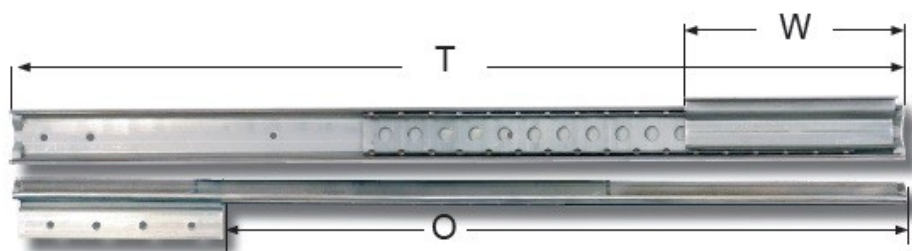

PRODUCT SHEET

Description:

Table Extension 9096/750, F/Folded Top, Opening 425mm, BZP, Open Length:750mm, Closed Length:750mm, Wing:320mm

Item number:

24.04.030-0

Units	Box	Carton	HS Code	Barcode
Pair	1		8302420090	
				5704866088404

In mm	»9096« For Folded Table Tops			
Opening (O)	375	425	425	475
Total Length (T)	600	650	750	700
Wing Size (W)	220	220	320	220
Slide Width (A)	41	41	41	41
Slide Height (B)	40	40	40	40
Wing Width (X)	21	21	21	21
Load Capacity	60 kg.	60 kg.	60 kg.	60 kg.
Item No.:	24.04.010	24.04.020	24.04.030	24.04.040