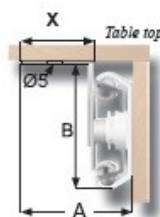

PRODUCT SHEET

Description:

Table Extension 9096/750, F/Folded Top, Opening 425mm, BZP, Open Length:750mm, Closed Length:750mm, Wing:320mm

Item number:

24.04.030-0

Units	Box	Carton	HS Code	Barcode
Pair	1		8302420090	
				5704866088404

In mm	»9096« For Folded Table Tops			
Opening (O)	375	425	425	475
Total Length (T)	600	650	750	700
Wing Size (W)	220	220	320	220
Slide Width (A)	41	41	41	41
Slide Height (B)	40	40	40	40
Wing Width (X)	21	21	21	21
Load Capacity	60 kg.	60 kg.	60 kg.	60 kg.
Item No.:	24.04.010	24.04.020	24.04.030	24.04.040