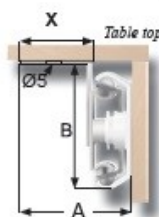

PRODUCT SHEET

Description:

Table Extension 9096/600, F/Folded Top, Opening 375mm, BZP, Open Length:600mm, Closed Length:600mm, Wing:220mm

Item number:

24.04.010-0

Units	Box	Carton	HS Code	Barcode
Pair	1		8302420090	
				5704866088350

In mm	»9096« For Folded Table Tops			
Opening (O)	375	425	425	475
Total Length (T)	600	650	750	700
Wing Size (W)	220	220	320	220
Slide Width (A)	41	41	41	41
Slide Height (B)	40	40	40	40
Wing Width (X)	21	21	21	21
Load Capacity	60 kg.	60 kg.	60 kg.	60 kg.
Item No.:	24.04.010	24.04.020	24.04.030	24.04.040