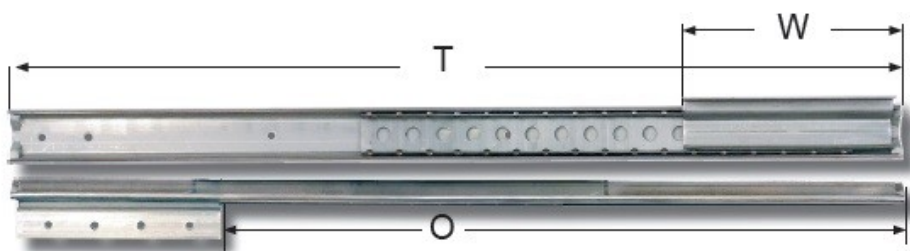

PRODUCT SHEET

Description:

Table Extension 9096/600, F/Folded Top, Opening 375mm, BZP, Open Length:600mm, Closed Length:600mm, Wing:220mm

Item number:

24.04.010-0

Units	Box	Carton	HS Code	Barcode
Pair	1		8302420090	
				5704866088350

In mm	»9096« For Folded Table Tops			
Opening (O)	375	425	425	475
Total Length (T)	600	650	750	700
Wing Size (W)	220	220	320	220
Slide Width (A)	41	41	41	41
Slide Height (B)	40	40	40	40
Wing Width (X)	21	21	21	21
Load Capacity	60 kg.	60 kg.	60 kg.	60 kg.
Item No.:	24.04.010	24.04.020	24.04.030	24.04.040