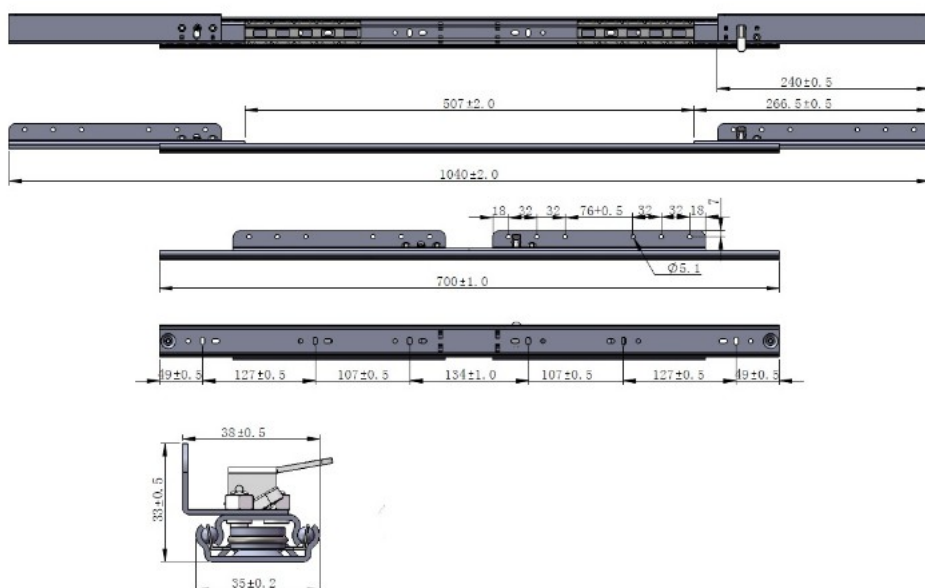

PRODUCT SHEET

Description:

Synchron Slide 700/507, Opening 507mm, W/Brake, Total Open Length:1040mm, Closed Length:700mm, Opening:507mm, Profile Height: 35mm, Mounting Height 40mm, Wing Size:240mm, Metal Brake, Steel Thickness 1,5mm, Load Capacity 60KG

Item number:

24.03.580-1

Units	Box	Carton	HS Code	Barcode
Pair	1	10	8302420090	 5704866456678

SISO A/S

Mileparken 11
DK-2740 Skovlunde
Denmark
VAT: DK 24786013

Phone +45 45 830 900

www.siso.dk
siso@siso.dk

Danske Bank
Nytorv Branch
Copenhagen
SWIFT: DABADKKK

Account no.
4180 3112 112936
IBAN Account
DK7230003112112936