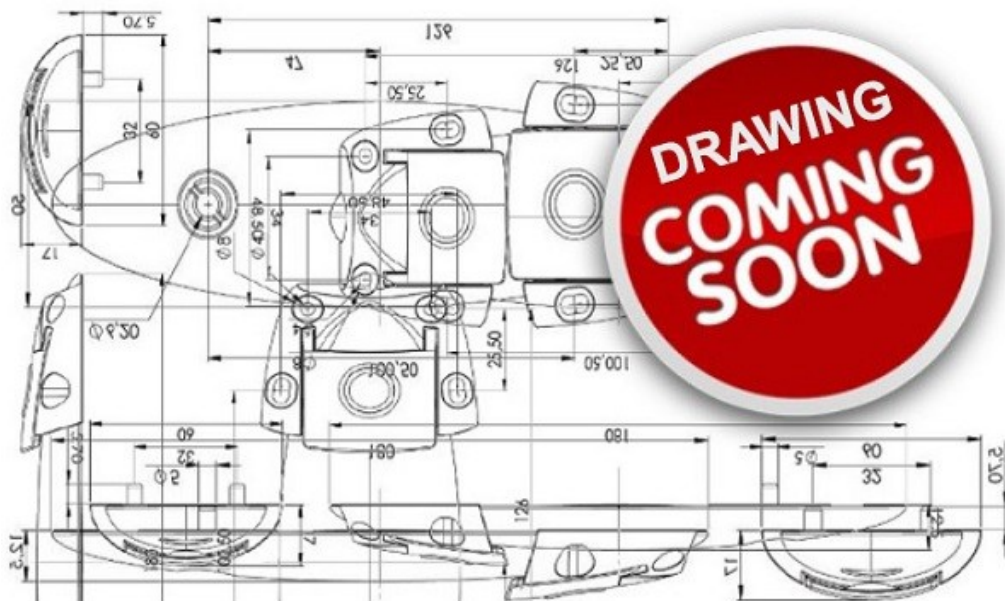

PRODUCT SHEET

Description:

Synchron Slide S 1150/570, Opening 570mm, Wing 425mm

Item number:

24.03.565-0

Units	Box	Carton	HS Code	Barcode
Set	0	1	8302420090	 5704866088244

SISO A/S

Mileparken 11
DK-2740 Skovlunde
Denmark
VAT: DK 24786013