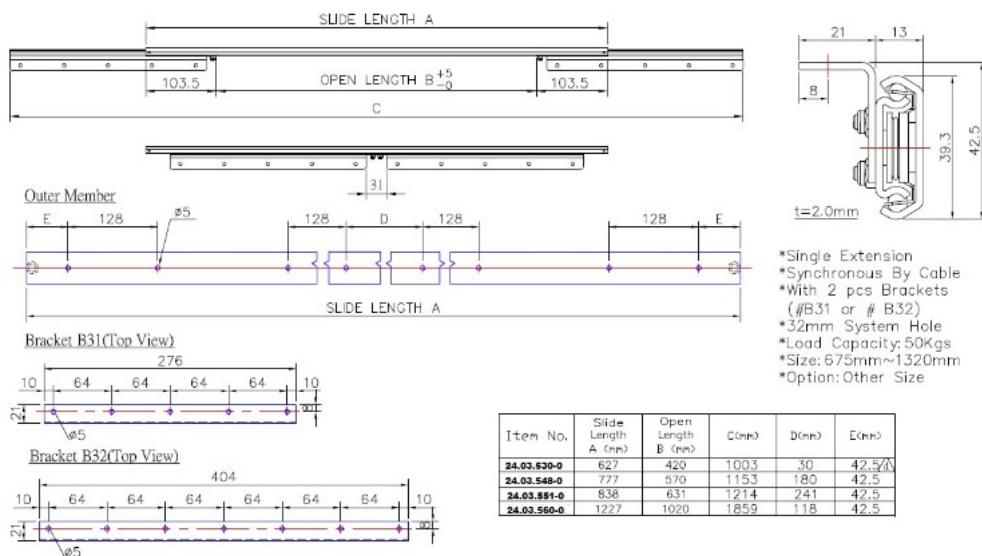

## Description:

Synchron Slide B 1227/1020, Opening 1020mm, Wing 404mm, Total Open Length:1859mm, Closed Length:1227mm,Load Capacity, 45 KG

## Item number:

24.03.560-0

Units	Box	Carton	HS Code	Barcode
Pair	1	6	8302420090	
				5704866088206