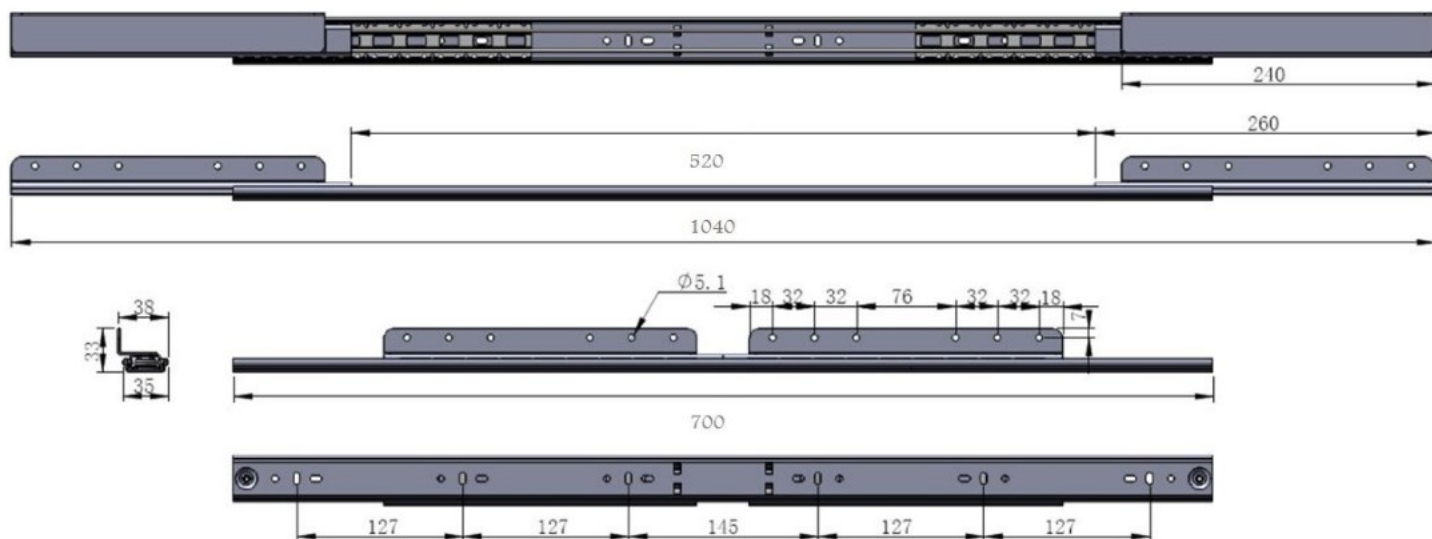

PRODUCT SHEET

Description:

Synchron Slide S 700/520, Opening 520mm, Wing 240mm, Total Open Length:1040mm, Closed Length:700mm, Load Capacity, 60 Kg. Profile Height:35mm, Mounting Height:38mm, Steel, Thickness 1,5mm

Item number:

24.03.546-1

Units	Box	Carton	HS Code	Barcode
Pair			8302420090	 5704866469814

SISO A/S

Mileparken 11
DK-2740 Skovlunde
Denmark
VAT: DK 24786013

Phone +45 45 830 900

www.siso.dk
siso@siso.dk

Danske Bank
Nytorv Branch
Copenhagen
SWIFT: DABADKKK

Account no.
4180 3112 112936
IBAN Account
DK7230003112112936