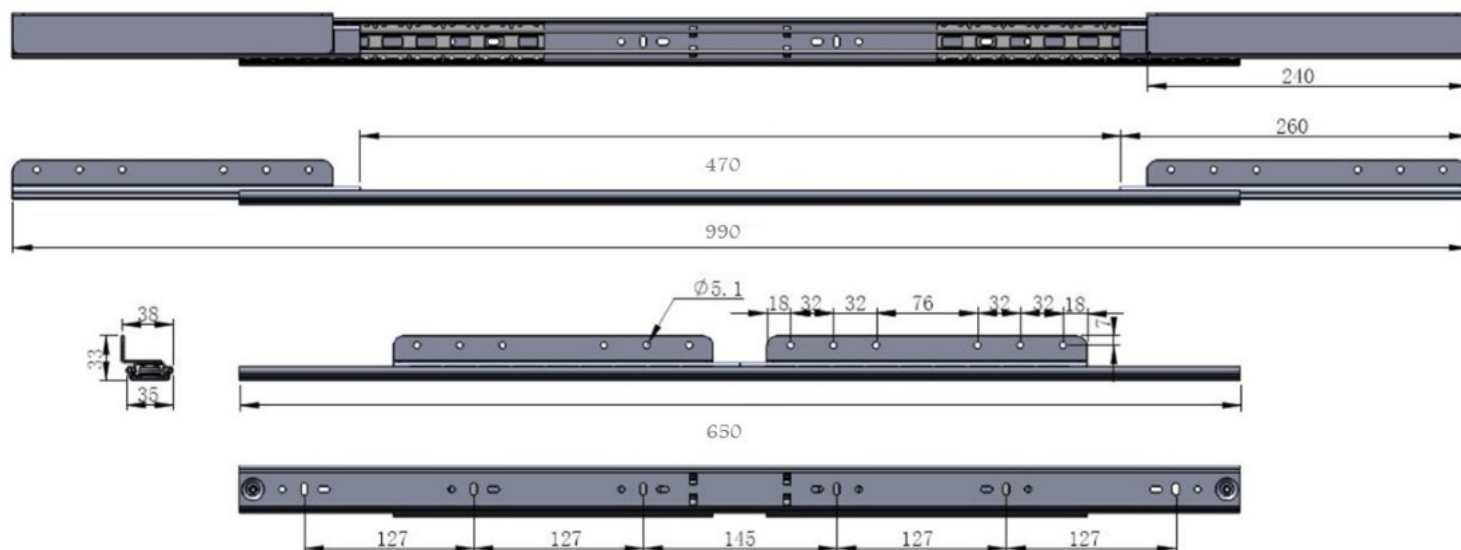

PRODUCT SHEET

Description:

Synchron Slide S 650/470, Opening 470mm, Wing 240mm, Total Open Length:990mm, Closed Length:650mm, Load Capacity, 60 Kg. Profile Height:35mm, Mounting Height:38mm, Steel, Thickness 1,5mm

Item number:

24.03.544-1

Units	Box	Carton	HS Code	Barcode
Pair			8302420090	 5704866469807

SISO A/S

Mileparken 11
DK-2740 Skovlunde
Denmark
VAT: DK 24786013

Phone +45 45 830 900

www.siso.dk
siso@siso.dk

Danske Bank
Nytorv Branch
Copenhagen
SWIFT: DABADKKK

Account no.
4180 3112 112936
IBAN Account
DK7230003112112936